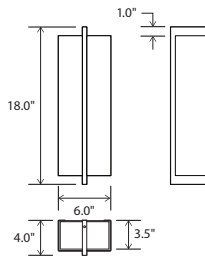

## Via

ceiling mount

Dimensions: 18" x 6" x 4"  
Materials: solid wood, polymer  
Product weight: 2 lb

**Integral LED Specifications**  
Light output: 500 Lumens (source)  
Light color\*: 2700 K or 3500 K  
Color accuracy: 90+ CRI  
Power usage: 7 W  
Dimmable (see driver below)  
Input voltage: 24 V DC (driver included)  
Driver location: must be housed in J-box  
Driver dimensions: 3" x 1.5" x 1"