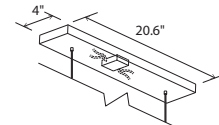

linear canopy,
brushed aluminum