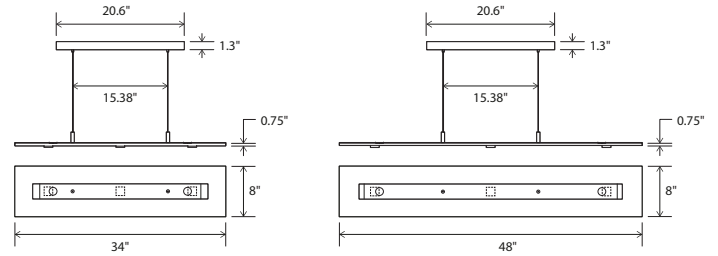

Vix 34 dimensions: 34" x 8", 0.75"

Vix 48 dimensions: 48" x 8", 0.75"

Materials: solid wood, polymer, aluminum

Vix 34 weight: 10 lb

Vix 48 weight: 15 lb

Light source: integrated LED

Light output - total: 1720 Lumens (source)

Light output - downlight: 1030 Lumens (source)

Light output - uplight: 690 Lumens (source)

Light color: 2700 K or 3500 K

Color accuracy: 90+ CRI

Power usage: 16 W

Dimmable (see driver below)

Brushed aluminum (CM-006) linear canopy included

Canopy dimensions: 20.6" x 4", 1.3"

Wood canopy cover available:

Walnut (CM-001) cover: part # 60-130-005W

Dark stained walnut (CM-002) cover:

part # 60-130-005D

See website for more canopy information

6'-0" drop length, field adjustable