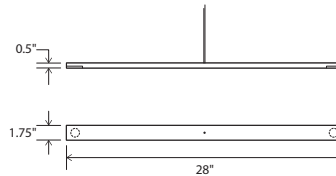

Virga, brushed aluminum

Virga, black anodized aluminum

Virga linear pendant

Dimensions: 28" x 1.75" x 0.5"
 Materials: aluminum, polymer
 Product weight: 6 lb
 Light source: integrated LED
 Light output: 1126 Lumens (source)
 Light color: 2700 K or 3500 K
 Color accuracy: 90+ CRI
 Power usage: 13 W
 Dimmable (see driver below)
 Extended-profile square canopy included,
 required to house LED driver (3.25" x 2.25" x 1.25")
 Canopy dimensions: 4.5" x 4.5", 1.63"
 Canopy finish matches fixture's metal finish
 See website for more canopy information
 48" suspension tube (can be shortened in field)
 Swivel option available for sloped ceilings,
 see drawing below

Specifications subject to change

MATERIAL & FINISH OPTIONS

Virga part # 06-130-

<i>Metal Finish</i>	
brushed aluminum (CM-006)	A
black anodized aluminum (CM-007)	B
<i>Lamping</i>	
2700 K LED	27
3500 K LED	35
<i>Driver</i>	
AC Input Voltage Range: 120-277 V	
120 V input: TRIAC, ELV & 0-10 V	
dimmable	
240 & 277 V input: only 0-10 V	
dimmable	P1