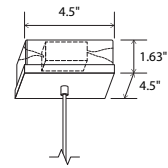

Virga linear pendant

Dimensions: 28" x 1.75" x 0.5"
Materials: aluminum, polymer
Product weight: 6 lb
Light source: integrated LED
Light output: 1126 Lumens (source)
Light color: 2700 K or 3500 K
Color accuracy: 90+ CRI
Power usage: 13 W
Dimmable (see driver below)
Extended-profile square canopy included,
required to house LED driver (3.25" x 2.25" x 1.25")
Canopy dimensions: 4.5" x 4.5", 1.63"
Canopy finish matches fixture's metal finish
See website for more canopy information
48" suspension tube (can be shortened in field)
Swivel option available for sloped ceilings,
see drawing below

Specifications subject to change

MATERIAL & FINISH OPTIONS

Virga part # 06-130-

<i>Metal Finish</i>	
brushed aluminum (CM-006)	A
black anodized aluminum (CM-007)	B
<i>Lamping</i>	
2700 K LED	27
3500 K LED	35
<i>Driver</i>	
AC Input Voltage Range: 120-277 V	
120 V input: TRIAC, ELV & 0-10 V	
dimmable	
240 & 277 V input: only 0-10 V	
dimmable	P1

Includes
polymer shade (CM-052)

Available for sloped ceilings:
Sloped Extended-Profile Square Canopy

A clean, minimal fixture executed without compromise. The very simple and sleek down light bar can be installed in very close proximity to its user – and withstand close scrutiny.

Nick Sheridan
Designer

▲WARNING. California Proposition 65 Warning for California Consumers. This product can expose you to chemicals including wood dust and lead which are known to the State of California to cause cancer or birth defects or other reproductive harm. For more information go to www.P65Warnings.ca.gov