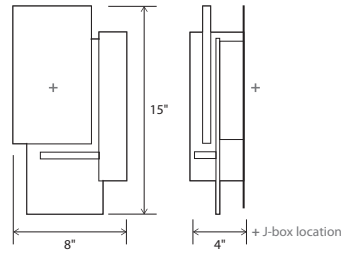

Vesper
sconce

Dimensions: 15" x 8" x 4"
 Materials: solid wood, polymer, aluminum
 Product weight: 4 lbs
 Light source: integrated LED
 Light output: 1130 Lumens (source)
 Light color: 2700 K (warm) or 3500 K (cool)
 Color accuracy: 90+ CRI
 LED power consumption: 13W
 Dimmable (see driver below)
 ADA compliant hotel room signage with tactile numbering and corresponding braille available
 Wood grain will vary
 Specifications subject to change

Includes
 frosted polymer (CM-024)
 brushed aluminum (CM-006)

The Vesper is a very simple geometric sculpture composed of brushed aluminum, American black walnut, and white polymer. The light not only washes up and down the wall but also filters out through the composition, exhibiting the fixture's depth in three dimensions.