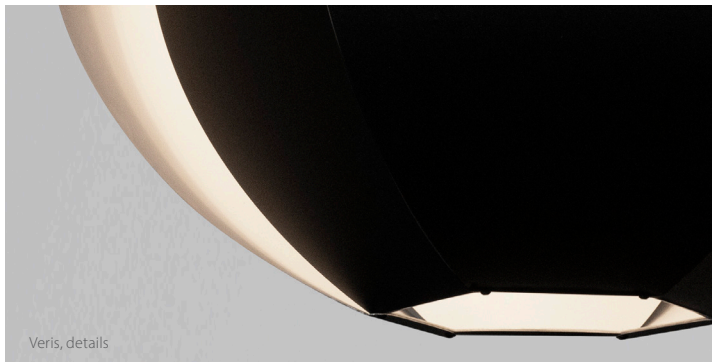

Veris 22, matte black with matte white interior

Veris, details

Veris was a concept we started exploring ten years ago. Two offset layers of petals simultaneously shield the light source while allowing reflected light to wash the inside petals, creating a dramatic ambient luminaire. The form materializes through a series of processes that utilize cutting edge CNC laser technology but still rely on skilled hand-rolling and bending of the aluminum petals.

Veris 22 pendant

Dimensions: 21.75" Ø, 15"
Product weight: 4 lb
Suitable for a sloped ceiling

Integrated LED Specifications

Light output: 1690 Lumens (source)
Light color: 2700 K, 3000 K, 3500 K or 4000 K
Color accuracy: 90+ CRI
Power usage: 19.5 W
Dimmable (see driver below)
Driver must be housed in J-box
Driver dimensions: 3.3" x 1.6" x 1", included

E26 Medium Base Specifications

Lamping: 2x E26 base, type A lamp, 60 W max each
Input voltage: 250 V AC max
Bulb not included

Textured Black Powdercoat (CM-049) low profile round canopy with SVT-3 Cable, Black (CM-039)
Canopy dimensions: 5" Ø, 0.3"
See website for more canopy information
Field adjustable drop length: 0'6" min - 8'0" max
Specifications subject to change