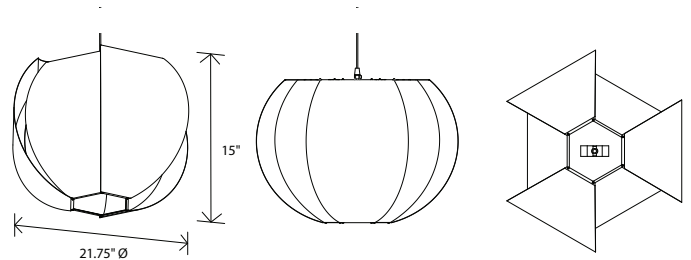

Veris 22, matte black with matte white interior

Veris, details

Veris was a concept we started exploring ten years ago. Two offset layers of petals simultaneously shield the light source while allowing reflected light to wash the inside petals, creating a dramatic ambient luminaire. The form materializes through a series of processes that utilize cutting edge CNC laser technology but still rely on skilled hand-rolling and bending of the aluminum petals.

Veris 22 pendant

Dimensions: 21.75" Ø, 15"
Product weight: 4 lb
Suitable for a sloped ceiling

Integrated LED Specifications

Light output: 1690 Lumens (source)
Light color: 2700 K, 3000 K, 3500 K or 4000 K
Color accuracy: 90+ CRI
Power usage: 19.5 W
Dimmable (see driver below)
Driver must be housed in J-box
Driver dimensions: 3.3" x 1.6" x 1", included

E26 Medium Base Specifications

Lamping: 2x E26 base, type A lamp, 60 W max each
Input voltage: 250 V AC max
Bulb not included

Textured Black Powdercoat (CM-049) low profile round canopy with SVT-3 Cable, Black (CM-039)
Canopy dimensions: 5" Ø, 0.3"
See website for more canopy information
Field adjustable drop length: 0'6" min - 8'0" max
Specifications subject to change