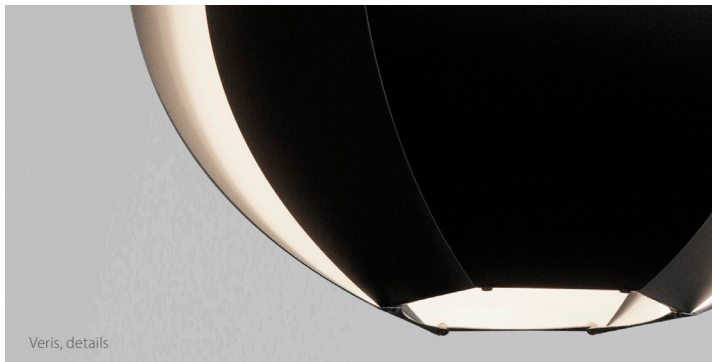

Veris 12, matte black with matte white interior

Veris, details

Veris was a concept we started exploring ten years ago. Two offset layers of petals simultaneously shield the light source while allowing reflected light to wash the inside petals, creating a dramatic ambient luminaire. The form materializes through a series of processes that utilize cutting edge CNC laser technology but still rely on skilled hand-rolling and bending of the aluminum petals.

Veris 12 pendant

Dimensions: 12.75" Ø, 8.75"
Product weight: 2 lb
Suitable for a sloped ceiling

Integrated LED Specifications

Light output: 1690 Lumens (source)
Light color: 2700 K, 3000 K, 3500 K or 4000 K
Color accuracy: 90+ CRI
Power usage: 19.5 W
Dimmable (see driver below)
Driver must be housed in J-box
Driver dimensions: 3.3" x 1.6" x 1", included

E26 Medium Base Specifications

Lamping: E26 base, type A lamp, 60 W max
Input voltage: 250 V AC max
Bulb not included

Textured Black Powdercoat (CM-049) low profile round canopy with SVT-3 Cable, Black (CM-039)
Canopy dimensions: 5" Ø, 0.3"
See website for more canopy information
Field adjustable drop length: 0'6" min - 8'0" max
Specifications subject to change