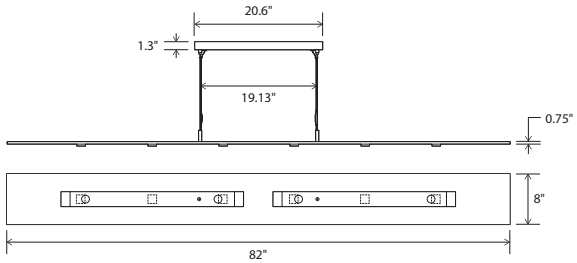

Vix 82, walnut

Vix 82, walnut

Vix 82 linear pendant

Dimensions: 82" x 8", 0.75"
 Materials: solid wood, polymer, aluminum
 Product weight: 19 lb
 Light source: integrated LED
 Light output - total: 3440 Lumens (source)
 Light output - downlight: 2060 Lumens (source)
 Light output - uplight: 1380 Lumens (source)
 Light color: 2700 K or 3500 K
 Color accuracy: 90+ CRI
 Power usage: 32 W
 Dimmable (see driver below)
 Brushed aluminum (CM-006) linear canopy included
 Canopy dimensions: 20.6" x 4", 1.3"
 See website for more canopy information
 Drop length field adjustable: 0'-10" min, 8'-0" max
 Suitable for a sloped ceiling
 Wood grain will vary
 Wood shade may slightly bow or twist along 82" length
 Specifications subject to change

2700 K LED 27
 3500 K LED 35

Driver

AC Input Voltage Range:
 120-277 V
 120 V input: TRIAC, ELV &
 0-10 V dimmable
 240 & 277 V input: only 0-10 V dimmable P1

Includes

polymer shade (CM-052)

A clean, modern fixture finely executed. With multiple down and up lights, the Vix provides lots of usable light in a very unobtrusive design.