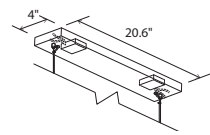

Vix 82, walnut

Vix 82, walnut

Vix 82 linear pendant

Dimensions: 82" x 8", 0.75"
 Materials: solid wood, polymer, aluminum
 Product weight: 19 lb
 Light source: integrated LED
 Light output - total: 3440 Lumens (source)
 Light output - downlight: 2060 Lumens (source)
 Light output - uplight: 1380 Lumens (source)
 Light color: 2700 K or 3500 K
 Color accuracy: 90+ CRI
 Power usage: 32 W
 Dimmable (see driver below)
 Brushed aluminum (CM-006) linear canopy included
 Canopy dimensions: 20.6" x 4", 1.3"
 See website for more canopy information
 Drop length field adjustable: 0'-10" min, 8'-0" max
 Suitable for a sloped ceiling
 Wood grain will vary
 Wood shade may slightly bow or twist along 82" length
 Specifications subject to change