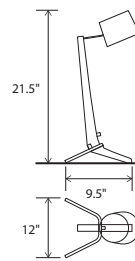

walnut, white linen

dark stained walnut, ebony eco veneer    walnut, white linen    dark stained walnut, beech wood veneer

**Silva**  
desk/table

Dimensions: 12" x 9.5", 21.5"  
 Materials: solid wood, aluminum, bent shade  
 Articulating head  
 Product weight: 2 lbs  
 Light source: integrated LED  
 Light output: 565 Lumens (source)  
 Light color: 2700 K (warm)  
 Color accuracy – 90+ CRI  
 LED power consumption: 7 W  
 Input voltage: 12V DC (adapter included)  
 White braided cord  
 Dimmable on fixture  
 Wood grain will vary  
 Specifications subject to change

beech wood veneer (CM-019)    B

ebony eco veneer (CM-020)    E

white linen (CM-058)    L

Alternate voltage / plug styles available

Also available in two larger versions

*The structural connection between metal and wood was the inspiration here, where the fixture's stance is only strengthened by gravity. The tri-leg base finds stability on uneven surfaces and allows the cord to exit discreetly and effectively. It feels signature and iconic while still keeping a clean and timeless modern aesthetic.*