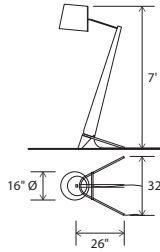

brushed aluminum, walnut body, white linen

The Silva Giant, as the name suggests, is a giant version of our Silva table fixture. Its scale gives it a strong presence even in very large spaces, while its distilled form gives it a simplicity that can be seen from across the room. A fun piece with a huge personality.

Nick Sheridan
Designer

Silva Giant floor

Dimensions: 32" x 26", 7", 16" Ø shade
 Materials: solid wood, aluminum, linen shade
 Product weight: 60 lb
 Light source: medium base E26 socket
 Lamping: E26 base, type A lamp, 60 W max
 Input voltage: 120 V AC max
 Includes 72" clear silver cord with inline foot switch 24" from base
 Bottom diffuser included (CM-057)
 Wood grain will vary
 Specifications subject to change

Included dimmable LED A19 bulb
 Light output: 800 Lumens (source)
 Light color: 2700 K
 Color accuracy: 90+ CRI
 Power usage: 11 W

MATERIAL & FINISH OPTIONS

	Silva Giant part # 05-200- A	L
Metal Finish		
brushed aluminum (CM-006)	A	
Wood Body		
walnut (CM-001)	W	
dark stained walnut (CM-002)	D	
Fabric Shade		
white linen (CM-058)		L