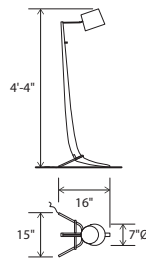

## Silva Floor floor

Dimensions: 16" x 15", 4'-4"  
 Materials: solid wood, aluminum, bent shade  
 Articulating head  
 Product weight: 4 lb  
 Light source: integrated LED  
 Light output: 565 Lumens (source)  
 Light color: 2700 K  
 Color accuracy: 90+ CRI  
 Power usage: 7 W  
 Input voltage: 12V DC (adapter included)  
 Includes 72" white braided cord  
 Dimmable on fixture  
 Wood grain will vary  
 Specifications subject to change