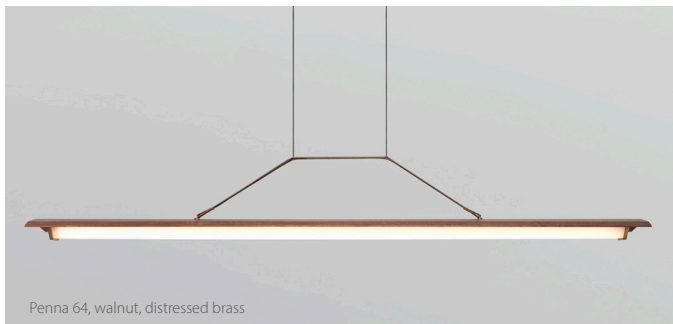

Penna 64, walnut, brushed brass

Penna 64, walnut, distressed brass

Penna 40, dark stained walnut, distressed brass

Penna 40 / Penna 64 linear pendant

Penna 40 dimensions: 40.5" x 7.7" , 2.3"
Penna 64 dimensions: 64.5" x 7.7" , 2.3"

Penna 40 weight: 7 lb
Penna 64 weight: 10 lb
Light source: integrated LED
Penna 40 light output: 1530 Lumens (source)
Penna 64 light output: 2550 Lumens (source)
Light color: 2700 K or 3500 K
Color accuracy: 90+ CRI
Penna 40 power usage: 21 W
Penna 64 power usage: 35 W
Dimmable (see driver below)
Linear canopy included
Canopy dimensions: 11.9" x 4.4", 1.7"
Canopy finish: matte black (CM-085)
See website for more canopy information
8"-0" drop length, field adjustable
Suitable for a sloped ceiling
Wood grain will vary
Specifications subject to change

MATERIAL & FINISH OPTIONS

Penna pendant part # 07-150-	B	-
Penna 40	40	
Penna 64	64	
Metal Finish		
brushed brass (CM-008)	R	
distressed brass (CM-009)	D	
Wood Body		
walnut (CM-001)	W	
dark stained walnut (CM-002)	D	
Lamping		
2700 K LED	27	
3500 K LED	35	
Driver		
120 V AC input voltage		P1
TRIAC, ELV & 0-10 V dimming		
277 V AC input voltage		P2
TRIAC, ELV & 0-10 V dimming		

On our Cerno journey, we continue to evolve as designers and craftsmen. The Penna is a celebration of us drawing and reflecting on our last ten years. This design is an embodiment of all the lessons that we have learned from designing and building thousands of lights. This fixture balances utility and sophisticated beauty well. The walnut, brass, and leather work in concert to compose a modern form with materials that have been used for thousands of years.