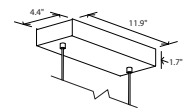

brushed brass
(CM-008)