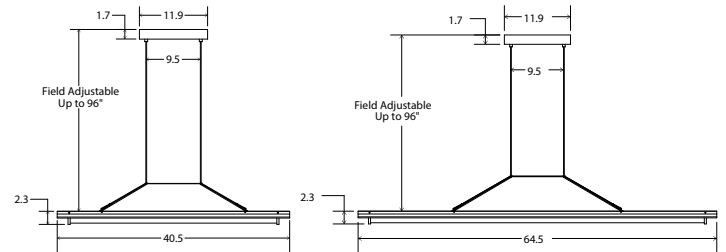

Penna 64, walnut, brushed brass

Penna 64, walnut, distressed brass

Penna 40, dark stained walnut, distressed brass

Penna 40 / Penna 64 linear pendant

Penna 40 dimensions: 40.5" x 7.7" , 2.3"
Penna 64 dimensions: 64.5" x 7.7" , 2.3"

Penna 40 weight: 7 lb
Penna 64 weight: 10 lb
Light source: integrated LED
Penna 40 light output: 1530 Lumens (source)
Penna 64 light output: 2550 Lumens (source)
Light color: 2700 K or 3500 K
Color accuracy: 90+ CRI
Penna 40 power usage: 21 W
Penna 64 power usage: 35 W
Dimmable (see driver below)
Linear canopy included
Canopy dimensions: 11.9" x 4.4", 1.7"
Canopy finish: matte black (CM-085)
See website for more canopy information
8"-0" drop length, field adjustable
Suitable for a sloped ceiling
Wood grain will vary
Specifications subject to change