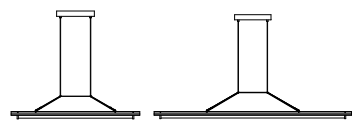

Includes
brown leather (CM-098)
frosted polymer (CM-057)