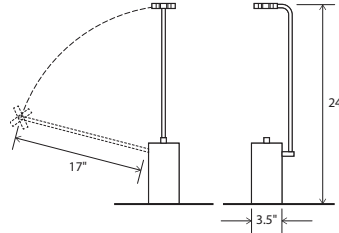

Macto
desk/task

Dimensions: 3.5" x 3.5", 17" arm reach
 Materials: solid wood, aluminum arm
 Product weight: 5 lb
 Light source: integrated LED
 Light output: 345 Lumens (source)
 Light color: 2700 K
 Color accuracy: 90+ CRI
 Power usage: 3.2 W
 Input voltage: 12V DC (adapter included)
 Black braided cord
 Dimmable on fixture
 Wood grain will vary
 Specifications subject to change