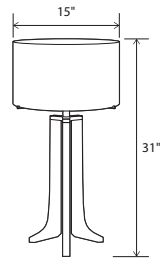

## Forma Table desk/table

Dimensions: 15" Ø shade, 31"  
 Materials: solid wood, aluminum, fabric shade  
 Product weight: 10 lb  
 Light source: medium base E26 socket  
 Lamping: E26 base, type A lamp, 60 W max  
 Input voltage: 120 V AC max  
 Wood grain will vary  
 Specifications subject to change