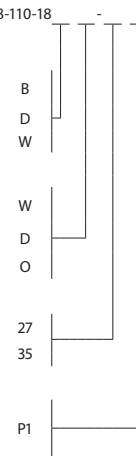

Casia 18, dark stain walnut, matte black with matte white interior

Casia detail

Casia 18 flush mount

Dimensions: 18" Ø, 7.3"
 Product weight: 4 lb
 Light output: minimum 1310 Lumens (source)
 See Lamping options below
 Light color: 2700 K or 3500 K
 Color accuracy: 90+ CRI
 Power usage: 15 W
 Dimmable (see power options below)
 Wood grain will vary
 Specifications subject to change

MATERIAL & FINISH OPTIONS

Casia 18 part # 08-110-18

Shade Material

matte black (CM-085) with matte white interior
 white interior
 distressed brass (CM-009)
 gloss white (CM-054)

Wood Body

walnut (CM-001)
 dark stained walnut (CM-002)
 white washed oak (CM-095)

Lamping

2700 K LED - 1310 Lumens (source)
 3500 K LED - 1378 Lumens (source)

Power Option

120-277 V AC input voltage
 TRIAC and ELV dimming

walnut (CM-001)

dark stained walnut (CM-002)

white washed oak (CM-095)

matte black (CM-085) with matte white interior

distressed brass (CM-009)

gloss white (CM-054)

Casia is a fresh and innovative approach to a flush mount light fixture. Each carefully selected material plays an integral role in the aesthetic design and performance. The wood arms, metal shade, and glass diffuser combine to create a minimalist form well suited for a modern environment or a more traditional space. The 14" version works well in bathrooms, closets, narrow corridors, and smaller kitchens. The 18" and 22" sizes are incredibly dynamic and work well in different environments such as commercial, residential, and hospitality applications.