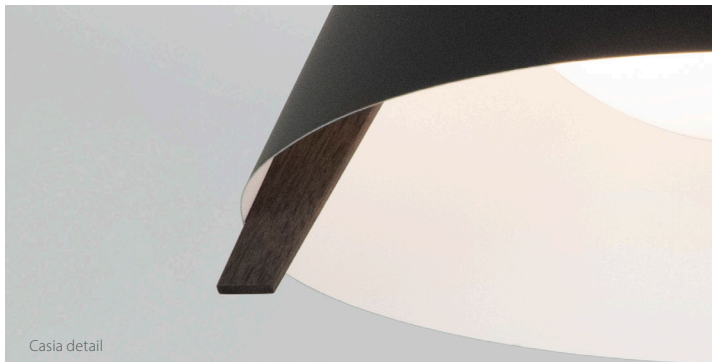

Casia 18, dark stain walnut, matte black with matte white interior

Casia detail

Casia 18 flush mount

Dimensions: 18" Ø, 7.3"
 Product weight: 4 lb
 Light output: minimum 1310 Lumens (source)
 See Lamping options below
 Light color: 2700 K or 3500 K
 Color accuracy: 90+ CRI
 Power usage: 15 W
 Dimmable (see power options below)
 Wood grain will vary
 Specifications subject to change

MATERIAL & FINISH OPTIONS

Casia 18 part # 08-110-18

Shade Material

matte black (CM-085) with matte white interior
 white interior
 distressed brass (CM-009)
 gloss white (CM-054)

Wood Body

walnut (CM-001)
 dark stained walnut (CM-002)
 white washed oak (CM-095)

Lamping

2700 K LED - 1310 Lumens (source)
 3500 K LED - 1378 Lumens (source)

Power Option

120-277 V AC input voltage
 TRIAC and ELV dimming

walnut (CM-001)

dark stained walnut (CM-002)

white washed oak (CM-095)

matte black (CM-085) with matte white interior

distressed brass (CM-009)

gloss white (CM-054)

Casia is a fresh and innovative approach to a flush mount light fixture. Each carefully selected material plays an integral role in the aesthetic design and performance. The wood arms, metal shade, and glass diffuser combine to create a minimalist form well suited for a modern environment or a more traditional space. The 14" version works well in bathrooms, closets, narrow corridors, and smaller kitchens. The 18" and 22" sizes are incredibly dynamic and work well in different environments such as commercial, residential, and hospitality applications.