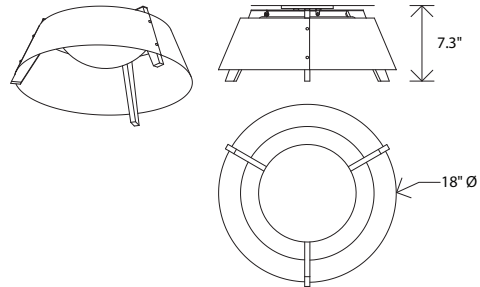

Casia 18, dark stain walnut, matte black with matte white interior

Casia detail

Casia 18 flush mount

Dimensions: 18" Ø, 7.3"
 Product weight: 4 lb
 Light output: minimum 1310 Lumens (source)
 See Lamping options below
 Light color: 2700 K or 3500 K
 Color accuracy: 90+ CRI
 Power usage: 15 W
 Dimmable (see power options below)
 Wood grain will vary
 Specifications subject to change

matte black (CM-085) with matte white interior

distressed brass (CM-009)

gloss white (CM-054)

Casia is a fresh and innovative approach to a flush mount light fixture. Each carefully selected material plays an integral role in the aesthetic design and performance. The wood arms, metal shade, and glass diffuser combine to create a minimalist form well suited for a modern environment or a more traditional space. The 14" version works well in bathrooms, closets, narrow corridors, and smaller kitchens. The 18" and 22" sizes are incredibly dynamic and work well in different environments such as commercial, residential, and hospitality applications.