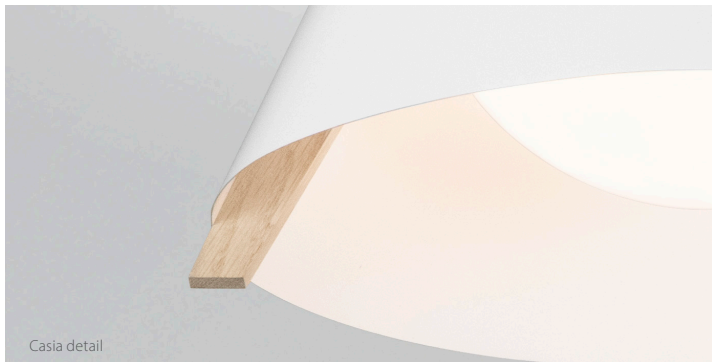

Casia 14, white washed oak, gloss white

Casia detail

**Casia 14**  
flush mount

Dimensions: 14.25" Ø, 5.5"  
 Product weight: 3 lb  
 Light output: minimum 831 Lumens (source)  
 See Lamping options below  
 Light color: 2700 K or 3500 K  
 Color accuracy: 90+ CRI  
 Power usage: 10 W  
 Dimmable (see power options below)  
 Wood grain will vary  
 Specifications subject to change

**MATERIAL & FINISH OPTIONS**

Casia 14 part # 08-110-14	
<b>Shade Material</b>	
matte black (CM-085) with matte white interior	B
distressed brass (CM-009)	D
gloss white (CM-054)	W
<b>Wood Body</b>	
walnut (CM-001)	W
dark stained walnut (CM-002)	D
white washed oak (CM-095)	O
<b>Lamping</b>	
2700 K LED - 831 Lumens (source)	27
3500 K LED - 873 Lumens (source)	35
<b>Power Option</b>	
120-277 V AC input voltage TRIAC and ELV dimming	P1

Casia is a fresh and innovative approach to a flush mount light fixture. Each carefully selected material plays an integral role in the aesthetic design and performance. The wood arms, metal shade, and glass diffuser combine to create a minimalist form well suited for a modern environment or a more traditional space. The 14" version works well in bathrooms, closets, narrow corridors, and smaller kitchens. The 18" and 22" sizes are incredibly dynamic and work well in different environments such as commercial, residential, and hospitality applications.