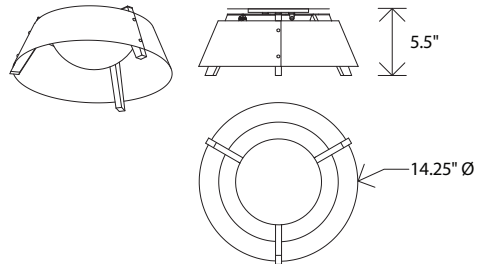

Casia 14, white washed oak, gloss white

Casia detail

**Casia 14**  
flush mount

Dimensions: 14.25" Ø, 5.5"  
 Product weight: 3 lb  
 Light output: minimum 831 Lumens (source)  
 See Lamping options below  
 Light color: 2700 K or 3500 K  
 Color accuracy: 90+ CRI  
 Power usage: 10 W  
 Dimmable (see power options below)  
 Wood grain will vary  
 Specifications subject to change

**MATERIAL & FINISH OPTIONS**

Casia 14 part # 08-110-14	
<b>Shade Material</b>	
matte black (CM-085) with matte white interior	B
distressed brass (CM-009)	D
gloss white (CM-054)	W
<b>Wood Body</b>	
walnut (CM-001)	W
dark stained walnut (CM-002)	D
white washed oak (CM-095)	O
<b>Lamping</b>	
2700 K LED - 831 Lumens (source)	27
3500 K LED - 873 Lumens (source)	35
<b>Power Option</b>	
120-277 V AC input voltage TRIAC and ELV dimming	P1

Casia is a fresh and innovative approach to a flush mount light fixture. Each carefully selected material plays an integral role in the aesthetic design and performance. The wood arms, metal shade, and glass diffuser combine to create a minimalist form well suited for a modern environment or a more traditional space. The 14" version works well in bathrooms, closets, narrow corridors, and smaller kitchens. The 18" and 22" sizes are incredibly dynamic and work well in different environments such as commercial, residential, and hospitality applications.