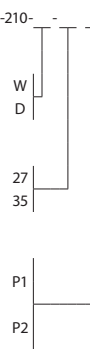

walnut
(CM-001)