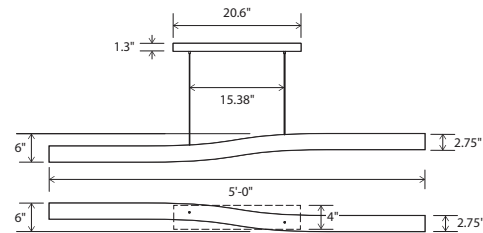

## Camur linear pendant

Dimensions: 5'-0" x 2.75", 2.75"  
 Materials: solid wood, polymer  
 Product weight: 6 lb  
 Light source: integrated LED  
 Light output: 2500 Lumens (source)  
 Light color: 2700 K or 3500 K  
 Color accuracy: 90+ CRI  
 Power usage: 35 W  
 Dimmable (see driver below)  
 Brushed aluminum (CM-006) camur canopy included  
 Canopy dimensions: 20.6" x 4", 1.3"  
 Wood camur canopy covers are available:  
 Walnut (CM-001) wood camur canopy cover: part # 60-150-005W  
 Dark stained walnut (CM-002) wood camur canopy cover: part # 60-150-005D  
 See website for more canopy information  
 72" drop length, field adjustable  
 Suitable for a sloped ceiling  
 Wood grain will vary  
 Specifications subject to change