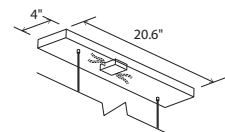

## Camur linear pendant

Dimensions: 5'-0" x 2.75", 2.75"  
 Materials: solid wood, polymer  
 Product weight: 6 lb  
 Light source: integrated LED  
 Light output: 2500 Lumens (source)  
 Light color: 2700 K or 3500 K  
 Color accuracy: 90+ CRI  
 Power usage: 35 W  
 Dimmable (see driver below)  
 Brushed aluminum (CM-006) camur canopy included  
 Canopy dimensions: 20.6" x 4", 1.3"  
 Wood camur canopy covers are available:  
 Walnut (CM-001) wood camur canopy cover: part # 60-150-005W  
 Dark stained walnut (CM-002) wood camur canopy cover: part # 60-150-005D  
 See website for more canopy information  
 72" drop length, field adjustable  
 Suitable for a sloped ceiling  
 Wood grain will vary  
 Specifications subject to change