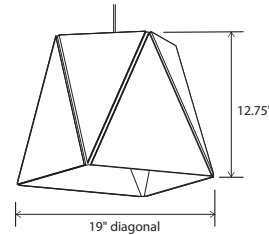

Calx 19, walnut, brushed brass

Calx 19 pendant

Dimensions: 13" x 13", 12.75"
Materials: wood, metal, polymer
Product weight: 7 lb
Suitable for a sloped ceiling

Integrated LED Specifications
Light output: 1250 Lumens (source)
Light color: 2700 K or 3500 K
Color accuracy: 90+ CRI
Power usage: 13 W
Dimmable (see driver below)
White (CM-060) extended-profile round canopy with white braided cord and steel cable included
Canopy dimensions: 5"Ø, 2"
Canopy required to house LED driver (3.3" x 1.6" x 1.0")
See below for more canopy information
72" drop length, field adjustable

Medium Base Specifications
Lamping: 1x E26 base, type A lamp, 60 W max
Bulb not included
Input voltage: 250 V AC max
White (CM-060) low-profile round canopy with white SPT cord and steel cable included
Canopy dimensions: 5"Ø, 0.3"
72" drop length, field adjustable
Suitable for a sloped ceiling
Wood grain will vary
Specifications subject to change