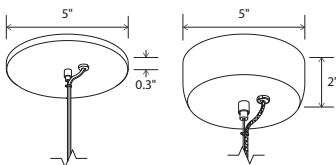

Calx 19, walnut, brushed brass

Calx 19 pendant

Dimensions: 13" x 13", 12.75"
Materials: wood, metal, polymer
Product weight: 7 lb
Suitable for a sloped ceiling

Integrated LED Specifications
Light output: 1250 Lumens (source)
Light color: 2700 K or 3500 K
Color accuracy: 90+ CRI
Power usage: 13 W
Dimmable (see driver below)
White (CM-060) extended-profile round canopy with white braided cord and steel cable included
Canopy dimensions: 5"Ø, 2"
Canopy required to house LED driver (3.3" x 1.6" x 1.0")
See below for more canopy information
72" drop length, field adjustable

Medium Base Specifications
Lamping: 1x E26 base, type A lamp, 60 W max
Bulb not included
Input voltage: 250 V AC max
White (CM-060) low-profile round canopy with white SPT cord and steel cable included
Canopy dimensions: 5"Ø, 0.3"
72" drop length, field adjustable
Suitable for a sloped ceiling
Wood grain will vary
Specifications subject to change

brushed brass
(CM-047)

brushed aluminum
(CM-012)

brushed rose gold
(CM-046)

walnut
(CM-055)

dark stained walnut
(CM-056)

Calx 19 E26
low-profile round
canopy with white SPT
cord with steel cable

Calx 19 Integrated LED
extended-profile round
canopy braided cord
with steel cable