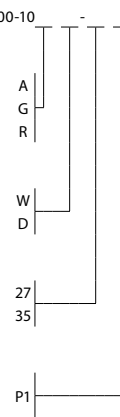

Driver

120VAC input voltage
ELV dimming only

Calx sconce also available.

Calx 10, dark walnut, brushed aluminum

The Calx is an example of modern design where the methods and the materials themselves are integral to its very conception, aligning form and function, which creates a synergy that is evident. The fixture ultimately forms a square aperture but enjoys a beautifully simple faceted structure.

Nick Sheridan,
Designer