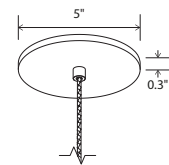

### Calx 10 accent pendant

Dimensions: 6.75" x 6.75", 6.4"  
 Materials: wood, metal, polymer  
 Product weight: 2 lb  
 Light source: integrated LED  
 Light output: 345 Lumens (source)  
 Light color: 2700 K or 3500 K  
 Color accuracy: 90+ CRI  
 Power usage: 3.2 W  
 Dimmable (see driver below)  
 Driver location: must be housed in J-box  
 Driver dimensions: 2" x 1.3" x 1", included  
 White (CM-060) low-profile round canopy with  
 white braided cord included  
 Canopy dimensions: 5"Ø, 0.3"  
 See website for more canopy information  
 72" drop length, field adjustable  
 Suitable for a sloped ceiling  
 Wood grain will vary  
 Specifications subject to change