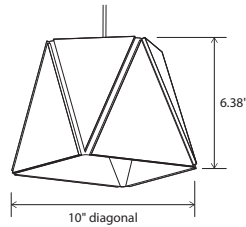

### Calx 10 accent pendant

Dimensions: 6.75" x 6.75", 6.4"  
 Materials: wood, metal, polymer  
 Product weight: 2 lb  
 Light source: integrated LED  
 Light output: 345 Lumens (source)  
 Light color: 2700 K or 3500 K  
 Color accuracy: 90+ CRI  
 Power usage: 3.2 W  
 Dimmable (see driver below)  
 Driver location: must be housed in J-box  
 Driver dimensions: 2" x 1.3" x 1", included  
 White (CM-060) low-profile round canopy with  
 white braided cord included  
 Canopy dimensions: 5"Ø, 0.3"  
 See website for more canopy information  
 72" drop length, field adjustable  
 Suitable for a sloped ceiling  
 Wood grain will vary  
 Specifications subject to change