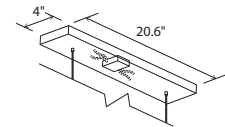

Brevis 28 / Brevis 42 linear pendants

Brevis 28 dimensions: 28" x 2.5", 0.5"
Brevis 42 dimensions: 42" x 2.5", 0.5"

Materials: aluminum, polymer

Brevis 28 weight: 7 lb

Brevis 42 weight: 8 lb

Light source: integrated LED

Dimmable (see driver below)

Linear canopy included

Canopy dimensions: 20.6" x 4", 1.3"

Canopy finish matches fixture's metal finish

Wood canopy covers are available:

Walnut (CM-001) cover: part # 60-130-005W

Dark stained walnut (CM-002) cover:

part # 60-130-005D

See website for more canopy information

72" drop length, field adjustable

Suitable for a sloped ceiling

Specifications subject to change

linear canopy,
brushed aluminum