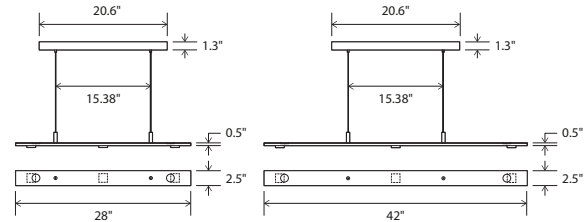

Brevis 28 / Brevis 42 linear pendants

Brevis 28 dimensions: 28" x 2.5", 0.5"
Brevis 42 dimensions: 42" x 2.5", 0.5"

Materials: aluminum, polymer

Brevis 28 weight: 7 lb

Brevis 42 weight: 8 lb

Light source: integrated LED

Light output - total: 1720 Lumens (source)

Light output - downlight: 1030 Lumens (source)

Light output - uplight: 690 Lumens (source)

Light color: 2700 K or 3500 K

Color accuracy: 90+ CRI

Power usage: 16 W

Dimmable (see driver below)

Linear canopy included

Canopy dimensions: 20.6" x 4", 1.3"

Canopy finish matches fixture's metal finish

Wood canopy covers are available:

Walnut (CM-001) cover: part # 60-130-005W