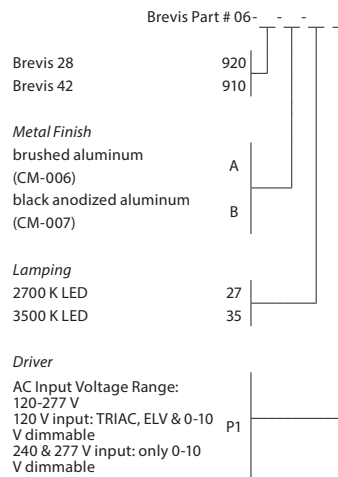

Brevis 28, brushed aluminum

MATERIAL & FINISH OPTIONS

Includes
polymer shade (CM-052)