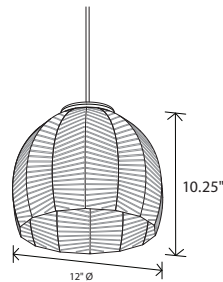

brushed aluminum (CM-012)

distressed brass (CM-096)

Amicus 12 pendant

Dimensions: 12" Ø, 10.25"
Product weight: 3 lb
Suitable for a sloped ceiling

Integrated LED Specifications
Light Color Options*:
2700 K - 831 Lumens (source)
3500 K - 873 Lumens (source)
Color accuracy: 90+ CRI
Power usage: 10 W
Dimmable (see power options below)
JA8-2019 Compliant

E26 Medium Base Specifications
Lamping: E26 base, 60 W max, G40 recommended
Bulb not included
Input voltage: 250 V AC max

low-profile round canopy with SVT-3 Cable

Textured Black Powdercoat (CM-049) low profile round canopy with SVT-3 Cable, Black (CM-039)
Canopy dimensions: 5" Ø, 0.3"
See website for more canopy information
Field adjustable drop length: 0'6" min - 8'0" max
Wood grain will vary
Specifications subject to change
Suitable for dry or damp locations