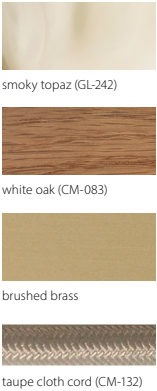

Cerno X Leah Bradley Linea Selva chandelier

- Overall fixture length: 47.5"
- Fixture height depends on the glass shade drop distance from the crossbar
- Materials: glass, metal, wood
- Product weight: 16 lbs
- Glass size: 11.5" Ø, 10.5" H, 7.0 lbs
- Light source: medium base E26 socket
- Lamping: E26 base, G25 lamp, 40 W max 250 V AC max
- Brushed brass round canopy
- Canopy dimensions: 7" Ø x 1"
- Taupe cloth covered SJT-3 cable
- Field adjustable drop length to crossbar: 12" min, 6' max
- Glass shade drop distance below the crossbar is adjustable
- Suitable for sloped ceilings
- UL listed for damp locations

MATERIAL & FINISH OPTIONS

Cerno X Leah Bradley Linea Selva part # S09-5612-

- Crossbar Length**
36"
- Glass Shape**
Wabi
- Glass Finish**
smoky topaz (GL-242)
- Wood Finish**
white oak (CM-083)
- Metal Finish**
brushed brass (CM-008)
- Cord Finish**
taupe cord (CM-132)
- Lamping**
G25 LED bulb included - 2700 K, 90 CRI, 4 W, 350 lumens, 120 V AC