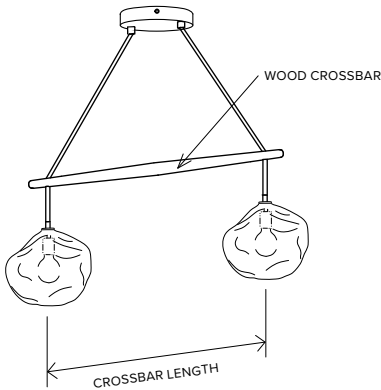

Cerno X Leah Bradley Linea Selva chandelier

- Overall fixture length: 47.5"
- Fixture height depends on the glass shade drop distance from the crossbar
- Materials: glass, metal, wood
- Product weight: 16 lbs
- Glass size: 11.5" Ø, 10.5" H, 7.0 lbs
- Light source: medium base E26 socket
- Lamping: E26 base, G25 lamp, 40 W max 250 V AC max
- Brushed brass round canopy
- Canopy dimensions: 7" Ø x 1"
- Taupe cloth covered SJT-3 cable
- Field adjustable drop length to crossbar: 12" min, 6' max
- Glass shade drop distance below the crossbar is adjustable
- Suitable for sloped ceilings
- UL listed for damp locations

MATERIAL & FINISH OPTIONS

Cerno X Leah Bradley Linea Selva part # S09-5612-

- Crossbar Length**
36"
- Glass Shape**
Wabi
- Glass Finish**
smoky topaz (GL-242)
- Wood Finish**
white oak (CM-083)
- Metal Finish**
brushed brass (CM-008)
- Cord Finish**
taupe cord (CM-132)
- Lamping**
G25 LED bulb included - 2700 K, 90 CRI, 4 W, 350 lumens, 120 V AC