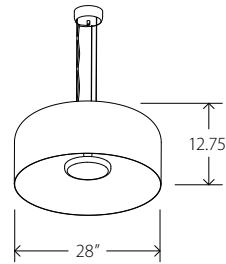

Project Contact

Fill in the shaded boxes using the information listed below

Order Code **R-0060** - - - - - - - -

Model   **A** SUSPENSION   **B** EXTERIOR SHADE FINISH   **C** INTERIOR SHADE FINISH   **D** LIGHT ENGINE DISC   **E** LAMPING CCT   **F** LIGHT OUTPUT   **G** OPTION CODE

EXAMPLE ORDER CODE R-0060 - R - 049 - 060 - 095 - 30 - F - EM

(1) 1/4"Ø cord
(3) 1/16"Ø suspension cables

A SUSPENSION

W Corded White

B Corded Black

Canopy color will match cord color.

R Rigid Stem

Rigid stem and canopy matches finish of shade exterior.

B EXTERIOR SHADE FINISH

- **049** Textured Black
- **060** Textured White
- **119** Brushed Aluminum
- **120** Brushed Brass
- **117** Distressed Brass

C INTERIOR SHADE FINISH

- **060** Textured White
- **119** Brushed Aluminum*
- **120** Brushed Brass*
- **117** Distressed Brass*

*finish will reduce delivered lumens

D LIGHT ENGINE DISC

- **001** Walnut
- **002** Dark Stained Walnut
- **095** White Washed Oak
- **049** Textured Black
- **060** Textured White
- **119** Brushed Aluminum
- **120** Brushed Brass
- **117** Distressed Brass

E LAMPING CCT

- **27** 2700K LED
- **30** 3000K LED
- **35** 3500K LED
- **40** 4000K LED

CRI 90+

F LIGHT OUTPUT

- **F** Full Output - Wattage
- **R** 50% Reduced Output - Wattage
- **C** Custom Reduction Percentage

Full output:
1945 Lumens (delivered)
30 Watts

Custom Reduction Percentage to reduce both lumens and wattage.

Full output based on Textured White shade interior with 3000K.

G OPTION CODE

XD For custom drop lengths add "XD" followed by desired Overall Height in inches at end of order code. Otherwise a standard 72" drop length is provided which is field cuttable.

EM Emergency Backup option.