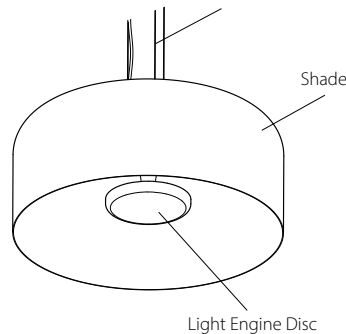

(1) 1/4"Ø cord
(3) 1/16"Ø suspension cables