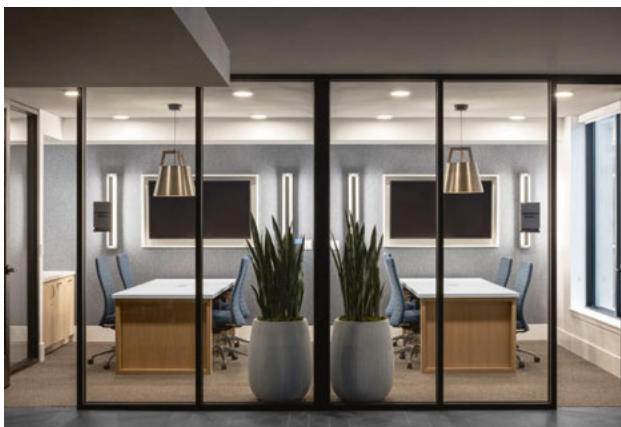

Astella Apartments San Francisco, USA

Astella Apartments is located in the heart of San Francisco's design district. California-based interior design firm CDC Designs' vision and execution demonstrate its attention to the small details that make a significant impact and impressively tie the entire project together. The project embraces the creative spirit of the surrounding neighbourhood while also feeling authentically Californian.

The layered earth tones, organic textures, and artful accents keep things fresh. The balance of natural glazing and where CDC's team artfully decided to use light fixtures are in sync.

California-based lighting design studio and manufacturer, Cerno, is used throughout the project. Cerno's dynamic palette of natural woods, metals, and leatherwork complements CDC's material selection.

"When it comes to lighting selections we treat them as an additional piece of art in the spaces we are designing," says Julie Ann Stark, Partner, President of Design, CDC Designs.

"We made several selections from Cerno lighting because of the modern nature of their fixtures and the subtle illumination that highlights the spaces. They are all also sustainable, eco-friendly and made in the USA, which is reflective of the Astella community ethos.

"There's a place for statement pieces in design, but I think the real magic is when a piece of furniture or lighting works so well in a space that it's not a statement and seamlessly fits with the overall vision," adds Bret Englander, Co-founder of Cerno. "This project feels resolved;

it's clear the designers were meticulous and creative, and the result is a welcoming modern environment."

Cerno's Penna linear pendants hang above a swoon-worthy communal kitchen where the clean lines do not compromise the utility of a fully functional place to cook, gather and entertain with fellow residents. Above a full-size white oak pool table is Cerno's expansive 82-ins Vix linear pendant. "The Vix provides a lot of usable light in an unobtrusive form which is why it works so well in voluminous spaces like the Astella club room," says Cerno Co-founder and Director of Design Nick Sheridan.

"When designing new fixtures we try to understand how they will be used; although the designer ultimately decides how they will specify Cerno fixtures, we always strive to create beautiful fixtures that emit a significant amount of usable light," adds Englander. "The designers opted for Cerno's Imber pendant in a distressed brass finish for the conference rooms. "I think conference rooms should be like a nice designer suit, sophisticated, comfortable, but also suggest that this is space where real work is done. CDC's team checked all these boxes."