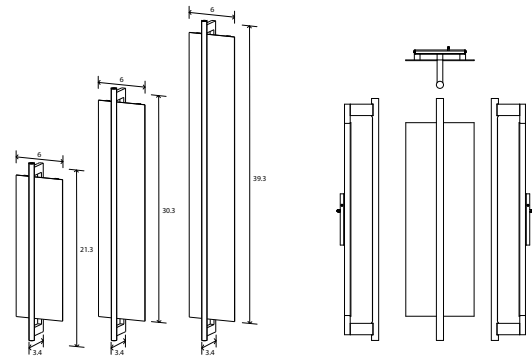

matte white, walnut

matte white

details

Merus sconce

Merus 22 dimensions: 21.3" x 6" x 3.4"

Merus 31 dimensions: 30.3" x 6" x 3.4"

Merus 40 dimensions: 39.3" x 6" x 3.4"

Merus 22/31 weight: 2 lb

Merus 40 weight: 3 lb

Light source: integrated LED

Merus 22 light output: 780 Lumens (source)

Merus 31 light output: 1170 Lumens (source)

Merus 40 light output: 1560 Lumens (source)

Light color options: 2700 K, 3000 K, 3500 K, or 4000 K

Merus 22 driver dimensions: 2.63" x 1.25" x 0.8", included

Merus 31 driver dimensions: 3.0" x 1.0" x 1.5", included

Merus 40 driver dimensions: 2.82" x 2.5" x 1.2", included

The Merus can be oriented as a vertical sconce or horizontal sconce.