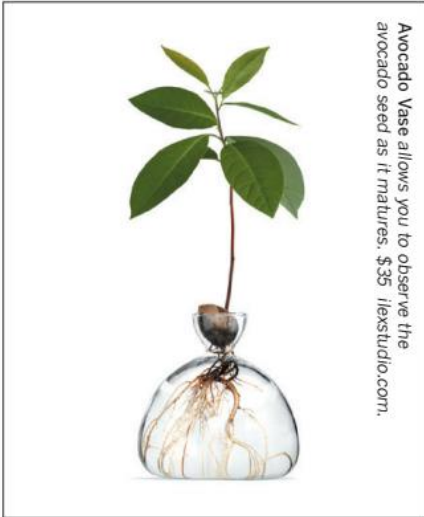

SHOPPING EXPERIENCES

Wishlist

Avocado Vase allows you to observe the avocado seed as it matures. \$35. [lexstudio.com](http://lexstudio.com).

Skittle Flask by Daniel Lund Savage. A 500ml reusable flask made from recycled metal and available in 5 colors. \$35. [lundandson.com](http://lundandson.com)

New Architecture Los Angeles Mike Kelley's book features fifty of the most striking buildings in LA. \$29 [amazon.com](http://amazon.com)

This modern 7.5ft Christmas tree also hangs from the ceiling and there are multiple ring colors and ornament options. \$799 [modernchristmastrees.com](http://modernchristmastrees.com)