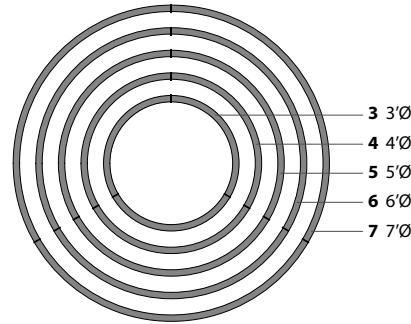

(A) DIAMETER

(B) SUSPENSION

S Straight

A Angled

C Collared

(C) FINISH 1 - RING WALL

- **001** Walnut
- **002** Dark Stained Walnut
- **095** White Washed Oak
- **012** Brushed Aluminum
- **046** Rose Gold
- **047** Brushed Brass
- **096** Distressed Brass
- **085** Matte Black
- **121** Matte White

(D) FINISH 2 - SEAM PLATE

- **119** Brushed Aluminum
- **120** Brushed Brass
- **117** Distressed Brass
- **049** Textured Black
- **060** Textured White

Canopy finish will match seam plate finish.