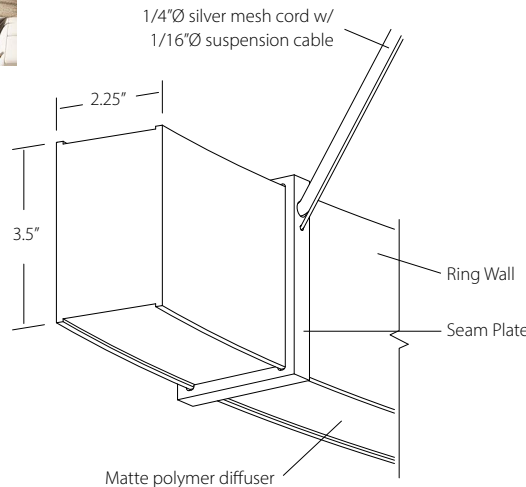

EXAMPLE ORDER CODE R-0030 - 4 - S - 002 - 008 - D - 27 - EM

Gaviota, 6' diameter, Angled cables, walnut ring walls, distressed brass seam plate, direct light, 3000K.

Detail of Distressed Brass seam plate with Walnut ring walls

(A) DIAMETER

(B) SUSPENSION

S Straight

A Angled

C Collared

(C) FINISH 1 - RING WALL

- 001** Walnut
- 002** Dark Stained Walnut
- 095** White Washed Oak
- 012** Brushed Aluminum
- 046** Rose Gold
- 047** Brushed Brass
- 096** Distressed Brass
- 085** Matte Black
- 121** Matte White

(D) FINISH 2 - SEAM PLATE

- 119** Brushed Aluminum
- 120** Brushed Brass
- 117** Distressed Brass
- 049** Textured Black
- 060** Textured White

Canopy finish will match seam plate finish.

All Gaviota pendants have 3 seam plates and suspension cables, number of electrical cords per model listed on page 2.

(E) LIGHT DIRECTION

- D** Direct
- B** Direct and Indirect

(F) LAMPING CCT

- 27** 2700K LED
- 30** 3000K LED
- 35** 3500K LED
- 40** 4000K LED
- CRI 90+

(G) OPTION CODE

- XD** For custom drop lengths add "XD" followed by desired Overall Height in inches at end of order code. Otherwise a standard 96" drop length is provided which is field cuttable.
- EM** Emergency Backup option.