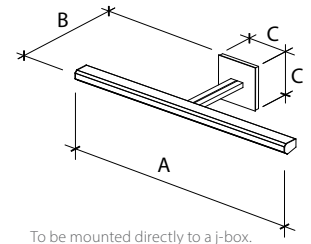

To be mounted directly to a j-box.