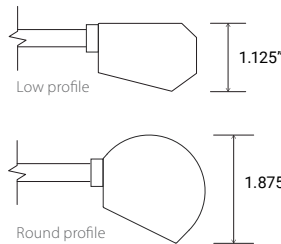

(C) PROFILE

Cerno Art Light is available in 2 hood profiles.

- **L** Low Profile
- **R** Round Profile