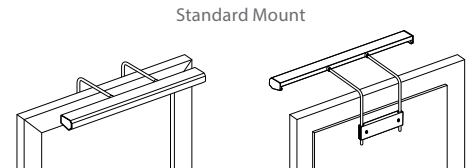

### (D) MOUNTING

Cerno Art Light is available in 2 mounting options.

- S** Standard Mount
- D** Direct Wire Wall Mount

The Standard Mount includes two slim 90° arms that slide into a mounting bracket. The mounting bracket can be installed on the back of the frame or directly to the wall behind the art. Compatible with a plug-in power supply or can be hardwired to a power supply within a j-box.