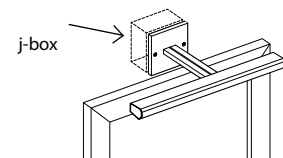

Direct Wire Wall Mount

The Direct Wire Wall Mount attaches to a j-box above an art piece. External driver can be housed in the j-box or installed remotely.

(E) LAMPING CCT

- **27** 2700K LED
- **30** 3000K LED
- **35** 3500K LED

CRI 90+
R9 values 85+

SIZE	SOURCE LUMENS	POWER WATTS
12" Width	477	7W
18" Width	737	10.5W
24" Width	997	14W
36" Width	1517	21W
48" Width	2037	28W

(F) DRIVER PACKAGE

- **P0** No Driver*
- **PL** Plugin, 120-240V input, Non-dimmable** includes in-line rocker switch
- **P1** Hardwire, 120V input Triac/ELV/0-10V Dimmable
- **P2** Hardwire, 277V input Triac/ELV/0-10V Dimmable
- **P3** Hardwire, 120-277V input Non-dimmable**

* Fixture must be connected to 24 Volt DC constant voltage class 2 LED driver supplied by others.

** PL and P3 must be connected to a non-dimmed circuit.

- Drivers can be remotely mounted at 50' max distance.
- Multiple fixtures can be wired to single driver, not to exceed driver wattage.
- 0-10 V dimming = down to 1%
- ELV & Triac dimming = down to ~10%
- P3 is most cost effective hardwired option and is not available for the 48" width fixture.