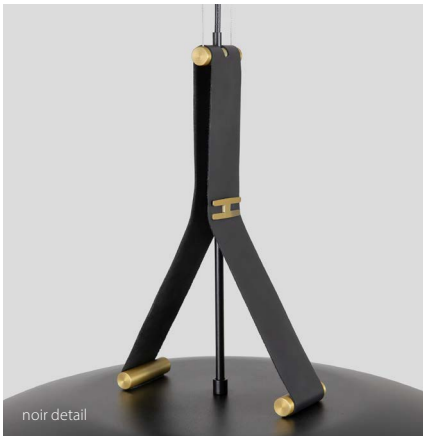

cerno®

DESIGNED AND MADE IN CALIFORNIA

Volo 36 Pendant

**noir**  
black ext., brass int., brass accents, black leather, dark stained walnut disc

**blanc**  
white ext. & int., brass accents, tan leather, white washed oak disc

**cava**  
white ext., brushed brass int. brass accents, brown leather, walnut disc

**deux**  
black ext., white int., black accents, brown leather, walnut disc

noir detail

blanc detail

**Volo 36 pendant**  
part of the Volo collection

Dimensions: 36" dia, 22"  
 Product weight: 19 lb  
 Light source: integrated LED  
 Light output: 3636 Lumens (source)  
 Output based on white shade interior  
 Alternate finishes will reduce lumen output  
 Light color: 2700 K, 3000 K, 3500 K, or 4000 K  
 Color accuracy: 90+ CRI  
 Power usage: 36 W  
 Driver can be housed inside canopy  
 Driver dimensions: 4.07" x 1.03" x .93"  
 Dimmable (see driver option)  
 Wood grain will vary  
 Specifications subject to change

**Driver Option**

AC Input Voltage Range: 120-277 V  
 120 V input: TRIAC, ELV & 0-10 V dimmable  
 240 & 277 V input: only 0-10 V dimmable

P1

*The Volo 36 Pendant design transcends and blurs the lines where art and utility meet. It is composed of familiar shapes of varied sizes and materials. We scrutinized the nuanced proportions to ensure the original form was not compromised by simply scaling up every dimension. The result is a balanced and voluminous light fixture that produces a beautiful quality of light. Similar to the Volo 18 and 24, the 36 use of metal, solid hardwood, and leather is luxurious and also feels natural and warm. The care and craftsmanship that go into making each Cerno fixture is really on display when admiring the Volo.*