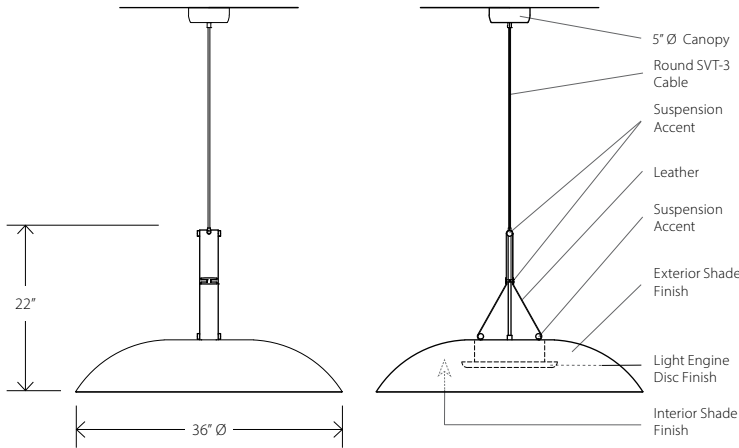

PHOTOMETRIC POLAR GRAPH

Maximum Candela = 809
Located at Horizontal Angle = 140
Vertical Angle = 20

TECHNICAL SPECIFICATIONS

Light source: integrated LED
Light output: 3636 Lumens (source)
Output based on white shade interior
Alternate finishes will reduce lumen output
Light color: 2700 K, 3000 K, 3500 K, or 4000 K
Color accuracy: 90+ CRI
Input Voltage: 120-277 V AC
Power usage: 36 W
Driver can be housed inside canopy
Driver dimensions: 4.07" x 1.03" x .93"
Dimmable (see driver option)
Round canopy with SVT-3 Cable and stainless steel aircraft cables
Canopy dimensions*: 5.4" Ø, 2"
* low profile canopy is available upon request and requires driver to be housed in j-box or remotely
Field adjustable drop length: 0'6" min - 8'0" max
White canopy and cord for fixtures with white shade exterior
Black canopy and cord for all other finishes
Specifications subject to change

Standard combinations on the previous page are stocked.
Fixtures specified by using the SKU builder below are subject to increased lead times and minimum order quantities.

MATERIAL AND FINISH OPTIONS

Volo 36 pendant part # 06-380-

Exterior Shade Finish

textured black powder coat (CM-049)
textured white powder coat (CM-060)
brushed brass (CM-120)
distressed brass (CM-117)

Interior Shade Finish

textured white powder coat (CM-060)
brushed brass (CM-120)
distressed brass (CM-117)

Suspension Accent Finish

textured black powder coat (CM-049)
textured white powder coat (CM-060)
brushed brass (CM-120)

Leather Finish

brown leather (CM-098)
black leather (CM-127)
tan leather (CM-128)

Light Engine Disc Finish

walnut (CM-001)
dark stained walnut (CM-002)
white washed oak (CM-095)

Lamping

2700 K LED
3000 K LED
3500 K LED
4000 K LED

Driver Option