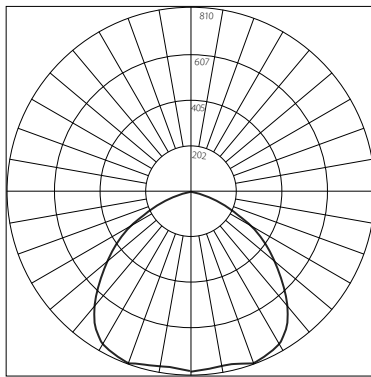

PHOTOMETRIC POLAR GRAPH

Maximum Candela = 809
Located at Horizontal Angle = 140
Vertical Angle = 20

TECHNICAL SPECIFICATIONS

Light source: integrated LED
Light output: 3636 Lumens (source)
Output based on white shade interior
Alternate finishes will reduce lumen output
Light color: 2700 K, 3000 K, 3500 K, or 4000 K
Color accuracy: 90+ CRI
Input Voltage: 120-277 V AC
Power usage: 36 W
Driver can be housed inside canopy
Driver dimensions: 4.07" x 1.03" x .93"
Dimmable (see driver option)
Round canopy with SVT-3 Cable and stainless steel aircraft cables
Canopy dimensions*: 5.4" Ø, 2"
* low profile canopy is available upon request and requires driver to be housed in j-box or remotely
Field adjustable drop length: 0'6" min - 8'0" max
White canopy and cord for fixtures with white shade exterior
Black canopy and cord for all other finishes
Specifications subject to change

Standard combinations on the previous page are stocked.
Fixtures specified by using the SKU builder below are subject to increased lead times and minimum order quantities.

MATERIAL AND FINISH OPTIONS

Volo 36 pendant part # 06-380-

Exterior Shade Finish

textured black powder coat (CM-049)
textured white powder coat (CM-060)
brushed brass (CM-120)
distressed brass (CM-117)

Interior Shade Finish

textured white powder coat (CM-060)
brushed brass (CM-120)
distressed brass (CM-117)

Suspension Accent Finish

textured black powder coat (CM-049)
textured white powder coat (CM-060)
brushed brass (CM-120)

Leather Finish

brown leather (CM-098)
black leather (CM-127)
tan leather (CM-128)

Light Engine Disc Finish

walnut (CM-001)
dark stained walnut (CM-002)
white washed oak (CM-095)

Lamping

2700 K LED
3000 K LED
3500 K LED
4000 K LED

Driver Option

AC Input Voltage Range: 120-277 V
120 V input: TRIAC, ELV & 0-10 V dimmable
240 & 277 V input: only 0-10 V dimmable

B	
W	
R	
D	
W	
R	
D	
B	
W	
R	
R	
B	
T	
W	
D	
O	
27	
30	
35	
40	
P1