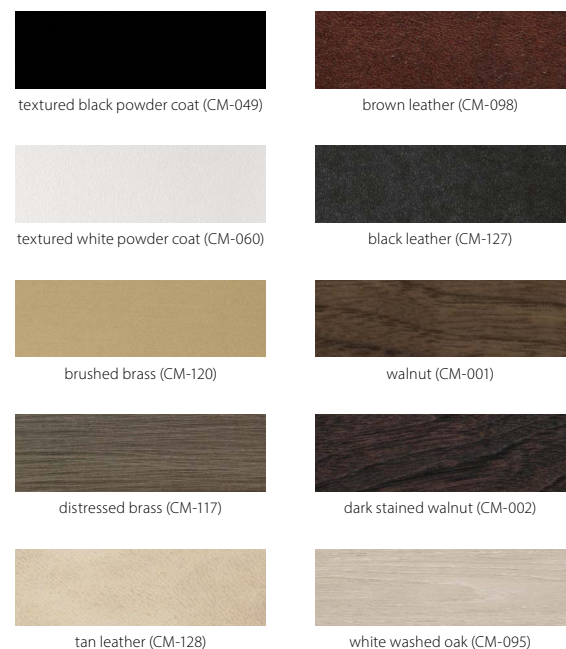

FINISHES

WARNING. California Proposition 65 Warning for California Consumers. This product can expose you to chemicals including wood dust and lead which are known to the State of California to cause cancer or birth defects or other reproductive harm. For more information go to www.P65Warnings.ca.gov