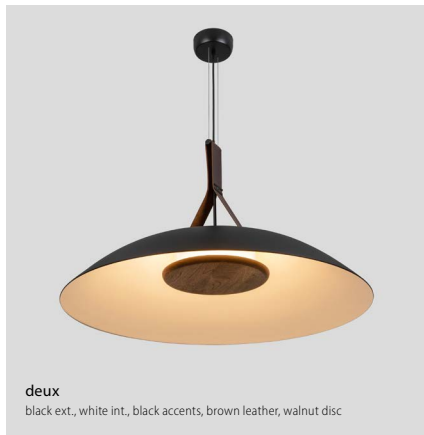

cerno®

DESIGNED AND MADE IN CALIFORNIA

Volo 36 Pendant

**noir**  
black ext., brass int., brass accents, black leather, dark stained walnut disc

**blanc**  
white ext. & int., brass accents, tan leather, white washed oak disc

**cava**  
white ext., brushed brass int. brass accents, brown leather, walnut disc

**deux**  
black ext., white int., black accents, brown leather, walnut disc

noir detail

blanc detail

**Volo 36 pendant**  
part of the Volo collection

Dimensions: 36" dia, 22"  
 Product weight: 19 lb  
 Light source: integrated LED  
 Light output: 3636 Lumens (source)  
 Output based on white shade interior  
 Alternate finishes will reduce lumen output  
 Light color: 2700 K, 3000 K, 3500 K, or 4000 K  
 Color accuracy: 90+ CRI  
 Power usage: 36 W  
 Driver can be housed inside canopy  
 Driver dimensions: 4.07" x 1.03" x .93"  
 Dimmable (see driver option)  
 Wood grain will vary  
 Specifications subject to change

**Driver Option**

AC Input Voltage Range: 120-277 V  
 120 V input: TRIAC, ELV & 0-10 V dimmable  
 240 & 277 V input: only 0-10 V dimmable

P1

*The Volo 36 Pendant design transcends and blurs the lines where art and utility meet. It is composed of familiar shapes of varied sizes and materials. We scrutinized the nuanced proportions to ensure the original form was not compromised by simply scaling up every dimension. The result is a balanced and voluminous light fixture that produces a beautiful quality of light. Similar to the Volo 18 and 24, the 36 use of metal, solid hardwood, and leather is luxurious and also feels natural and warm. The care and craftsmanship that go into making each Cerno fixture is really on display when admiring the Volo.*