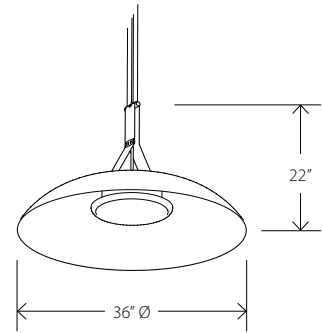

Dimensions: 36" dia, 22"  
 Product weight: 19 lb  
 Light source: integrated LED  
 Light output: 3636 Lumens (source)  
 Output based on white shade interior  
 Alternate finishes will reduce lumen output  
 Light color: 2700 K, 3000 K, 3500 K, or 4000 K  
 Color accuracy: 90+ CRI  
 Power usage: 36 W  
 Driver can be housed inside canopy  
 Driver dimensions: 4.07" x 1.03" x .93"  
 Dimmable (see driver option)  
 Wood grain will vary  
 Specifications subject to change

## TECHNICAL SPECIFICATIONS

Light source: integrated LED  
 Light output: 3636 Lumens (source)  
 Output based on white shade interior  
 Alternate finishes will reduce lumen output  
 Light color: 2700 K, 3000 K, 3500 K, or 4000 K  
 Color accuracy: 90+ CRI  
 Input Voltage: 120-277 V AC  
 Power usage: 36 W  
 Driver can be housed inside canopy  
 Driver dimensions: 4.07" x 1.03" x .93"  
 Dimmable (see driver option)  
 Round canopy with SVT-3 Cable and stainless steel aircraft cables  
 Canopy dimensions\*: 5.4" Ø, 2"  
 \* low profile canopy is available upon request and requires driver to be housed in j-box or remotely  
 Field adjustable drop length: 0'6" min - 8'0" max  
 White canopy and cord for fixtures with white shade exterior  
 Black canopy and cord for all other finishes  
 Specifications subject to change