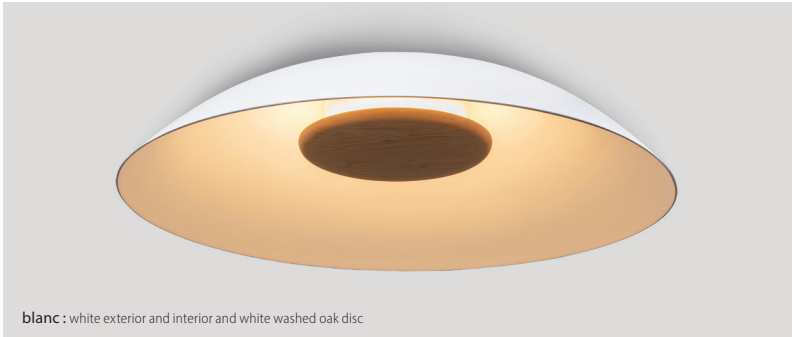

noir : black exterior, brass interior, and dark stained walnut disc

blanc : white exterior and interior and white washed oak disc

deux : black exterior, white interior, and walnut disc

cava : white exterior, brushed brass interior, and walnut disc

## Volo 36 flush mount

part of the Volo collection

Dimensions: 36" dia, 7.4"

Product weight: 19 lb

Light source: integrated LED

Light output: 3636 Lumens (source)

Output based on white shade interior

Alternate finishes will reduce lumen output

Light color: 2700 K, 3000 K, 3500 K, or 4000 K

Color accuracy: 90+ CRI

Power usage: 36 W

Driver can be housed in canopy, J-box, or remotely

Driver dimensions: 4.07" x 1.03" x .93"

Dimmable (see driver option)

#### Driver Option

AC Input Voltage Range: 120-277 V

120 V input: TRIAC, ELV & 0-10 V dimmable

240 & 277 V input: only 0-10 V dimmable

P1

*The Volo 36 Flush mount design transcends and blurs the lines where art and utility meet. It is composed of familiar shapes of varied sizes and materials. We scrutinized the nuanced proportions to ensure the original form was not compromised by simply scaling up every dimension. The result is a balanced and voluminous light fixture that produces a beautiful quality of light. Similar to the Volo 18 and 24, the 36 use of metal, solid hardwood, and leather is luxurious and also feels natural and warm. The care and craftsmanship that go into making each Cerno fixture is really on display when admiring the Volo.*