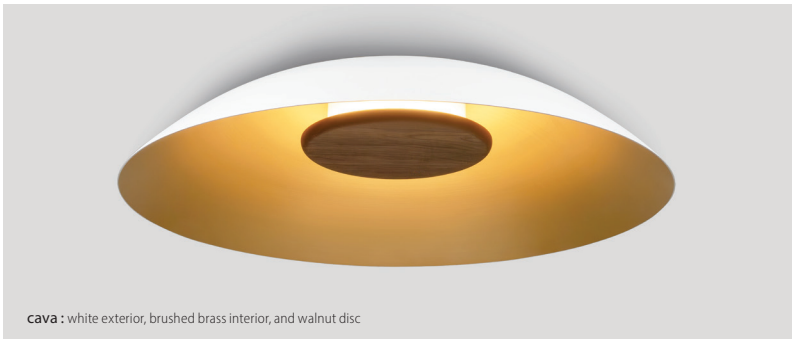

noir : black exterior, brass interior, and dark stained walnut disc

blanc : white exterior and interior and white washed oak disc

deux : black exterior, white interior, and walnut disc

cava : white exterior, brushed brass interior, and walnut disc

## Volo 36 flush mount

part of the Volo collection

Dimensions: 36" dia, 7.4"

Product weight: 19 lb

Light source: integrated LED

Light output: 3636 Lumens (source)

Output based on white shade interior

Alternate finishes will reduce lumen output

Light color: 2700 K, 3000 K, 3500 K, or 4000 K

Color accuracy: 90+ CRI

Power usage: 36 W

Driver can be housed in canopy, J-box, or remotely

Driver dimensions: 4.07" x 1.03" x .93"

Dimmable (see driver option)