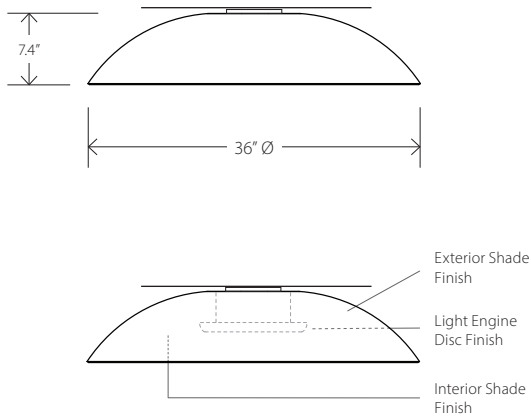

PHOTOMETRIC POLAR GRAPH

Maximum Candela = 809
Located at Horizontal Angle = 140
Vertical Angle = 20

TECHNICAL SPECIFICATIONS

- Light source: integrated LED
- Light output: 3636 Lumens (source)
- Output based on white shade interior
- Alternate finishes will reduce lumen output
- Light color: 2700 K, 3000 K, 3500 K, or 4000 K
- Color accuracy: 90+ CRI
- Input Voltage: 120-277 V AC
- Power usage: 36 W
- Driver location: can be housed in canopy, J-box, or remotely
- Driver dimensions: 4.07" x 1.03" x .93"
- Canopy dimensions: 8.13" dia, 1.25"
- Dimmable (see driver option)
- Specifications subject to change

Standard combinations on the previous page are stocked. Fixtures specified by using the SKU builder below are subject to increased lead times and minimum order quantities.

MATERIAL AND FINISH OPTIONS

Volo 36 flush mount part # 08-150-

Exterior Shade Finish

- textured black powder coat (CM-049)
- textured white powder coat (CM-060)
- brushed brass (CM-120)
- distressed brass (CM-117)

B
W
R
D

Interior Shade Finish

- textured white powder coat (CM-060)
- brushed brass (CM-120)
- distressed brass (CM-117)

W
R
D

Light Engine Disc Finish

- walnut (CM-001)
- dark stained walnut (CM-002)
- white washed oak (CM-095)

W
D
O

Lamping

- 2700 K LED
- 3000 K LED
- 3500 K LED
- 4000 K LED

27
30
35
40

Driver Option

- AC Input Voltage Range: 120-277 V
- 120 V input: TRIAC, ELV & 0-10 V dimmable
- 240 & 277 V input: only 0-10 V dimmable

P1

FINISHES

WARNING. California Proposition 65 Warning for California Consumers. This product can expose you to chemicals including wood dust and lead which are known to the State of California to cause cancer or birth defects or other reproductive harm. For more information go to www.P65Warnings.ca.gov