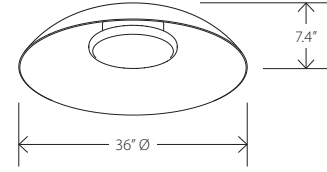

## Volo 36 flush mount

part of the Volo collection

Dimensions: 36" dia, 7.4"

Product weight: 19 lb

Light source: integrated LED

Light output: 3636 Lumens (source)

Output based on white shade interior

Alternate finishes will reduce lumen output