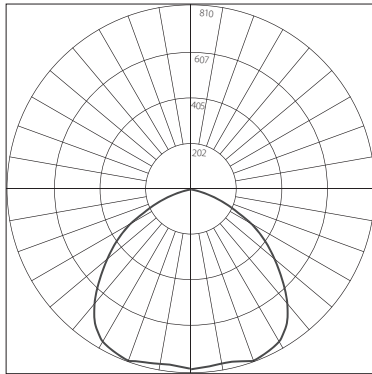

PHOTOMETRIC POLAR GRAPH

Maximum Candela = 809
Located at Horizontal Angle = 140
Vertical Angle = 20

TECHNICAL SPECIFICATIONS

- Light source: integrated LED
- Light output: 3636 Lumens (source)
- Output based on white shade interior
- Alternate finishes will reduce lumen output
- Light color: 2700 K, 3000 K, 3500 K, or 4000 K
- Color accuracy: 90+ CRI
- Input Voltage: 120-277 V AC
- Power usage: 36 W
- Driver location: can be housed in canopy, J-box, or remotely
- Driver dimensions: 4.07" x 1.03" x .93"
- Canopy dimensions: 8.13" dia, 1.25"
- Dimmable (see driver option)
- Specifications subject to change

Standard combinations on the previous page are stocked. Fixtures specified by using the SKU builder below are subject to increased lead times and minimum order quantities.

MATERIAL AND FINISH OPTIONS

Volo 36 flush mount part # 08-150-

Exterior Shade Finish

- textured black powder coat (CM-049)
- textured white powder coat (CM-060)
- brushed brass (CM-120)
- distressed brass (CM-117)

B
W
R
D

Interior Shade Finish

- textured white powder coat (CM-060)
- brushed brass (CM-120)
- distressed brass (CM-117)

W
R
D

Light Engine Disc Finish

- walnut (CM-001)
- dark stained walnut (CM-002)
- white washed oak (CM-095)

W
D
O

Lamping

- 2700 K LED
- 3000 K LED
- 3500 K LED
- 4000 K LED

27
30
35
40

Driver Option

- AC Input Voltage Range: 120-277 V
- 120 V input: TRIAC, ELV & 0-10 V dimmable
- 240 & 277 V input: only 0-10 V dimmable

P1

FINISHES

WARNING. California Proposition 65 Warning for California Consumers. This product can expose you to chemicals including wood dust and lead which are known to the State of California to cause cancer or birth defects or other reproductive harm. For more information go to www.P65Warnings.ca.gov