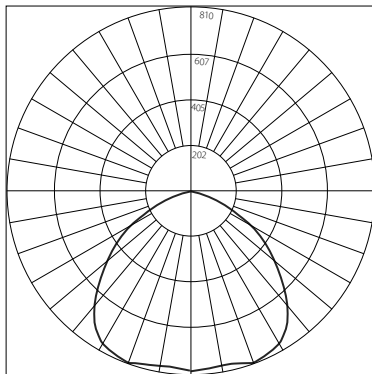

Volo 36 flush mount

part of the Volo collection

- Dimensions: 36" dia, 7.4"
- Product weight: 19 lb
- Light source: integrated LED
- Light output: 3636 Lumens (source)
- Output based on white shade interior
- Alternate finishes will reduce lumen output
- Light color: 2700 K, 3000 K, 3500 K, or 4000 K
- Color accuracy: 90+ CRI
- Power usage: 36 W
- Driver can be housed in canopy, J-box, or remotely
- Driver dimensions: 4.07" x 1.03" x .93"
- Dimmable (see driver option)
- Wood grain will vary
- Specifications subject to change

Driver Option

- AC Input Voltage Range: 120-277 V
- 120 V input: TRIAC, ELV & 0-10 V dimmable
- 240 & 277 V input: only 0-10 V dimmable

P1

The Volo 36 Flush mount design transcends and blurs the lines where art and utility meet. It is composed of familiar shapes of varied sizes and materials. We scrutinized the nuanced proportions to ensure the original form was not compromised by simply scaling up every dimension. The result is a balanced and voluminous light fixture that produces a beautiful quality of light. Similar to the Volo 18 and 24, the 36 use of metal, solid hardwood, and leather is luxurious and also feels natural and warm. The care and craftsmanship that go into making each Cerno fixture is really on display when admiring the Volo.

PHOTOMETRIC POLAR GRAPH

Maximum Candela = 809
 Located at Horizontal Angle = 140
 Vertical Angle = 20

TECHNICAL SPECIFICATIONS

- Light source: integrated LED
- Light output: 3636 Lumens (source)
- Output based on white shade interior
- Alternate finishes will reduce lumen output
- Light color: 2700 K, 3000 K, 3500 K, or 4000 K
- Color accuracy: 90+ CRI
- Input Voltage: 120-277 V AC
- Power usage: 36 W
- Driver location: can be housed in canopy, J-box, or remotely
- Driver dimensions: 4.07" x 1.03" x .93"
- Canopy dimensions: 8.13" dia, 1.25"
- Dimmable (see driver option)
- Specifications subject to change