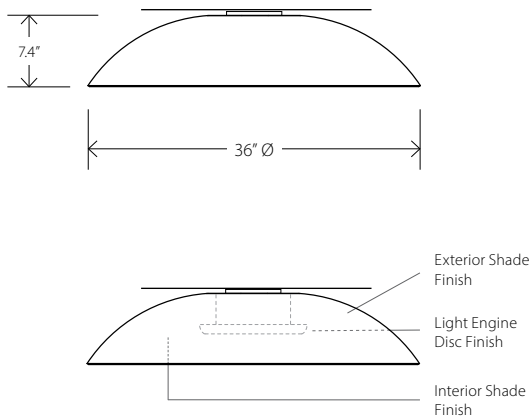

Volo 36 flush mount

part of the Volo collection

- Dimensions: 36" dia, 7.4"
- Product weight: 19 lb
- Light source: integrated LED
- Light output: 3636 Lumens (source)
- Output based on white shade interior
- Alternate finishes will reduce lumen output
- Light color: 2700 K, 3000 K, 3500 K, or 4000 K
- Color accuracy: 90+ CRI
- Power usage: 36 W
- Driver can be housed in canopy, J-box, or remotely
- Driver dimensions: 4.07" x 1.03" x .93"
- Dimmable (see driver option)
- Wood grain will vary
- Specifications subject to change

Driver Option

- AC Input Voltage Range: 120-277 V
- 120 V input: TRIAC, ELV & 0-10 V dimmable
- 240 & 277 V input: only 0-10 V dimmable

P1

The Volo 36 Flush mount design transcends and blurs the lines where art and utility meet. It is composed of familiar shapes of varied sizes and materials. We scrutinized the nuanced proportions to ensure the original form was not compromised by simply scaling up every dimension. The result is a balanced and voluminous light fixture that produces a beautiful quality of light. Similar to the Volo 18 and 24, the 36 use of metal, solid hardwood, and leather is luxurious and also feels natural and warm. The care and craftsmanship that go into making each Cerno fixture is really on display when admiring the Volo.

PHOTOMETRIC POLAR GRAPH

Maximum Candela = 809
 Located at Horizontal Angle = 140
 Vertical Angle = 20

TECHNICAL SPECIFICATIONS

- Light source: integrated LED
- Light output: 3636 Lumens (source)
- Output based on white shade interior
- Alternate finishes will reduce lumen output
- Light color: 2700 K, 3000 K, 3500 K, or 4000 K
- Color accuracy: 90+ CRI
- Input Voltage: 120-277 V AC
- Power usage: 36 W
- Driver location: can be housed in canopy, J-box, or remotely
- Driver dimensions: 4.07" x 1.03" x .93"
- Canopy dimensions: 8.13" dia, 1.25"
- Dimmable (see driver option)
- Specifications subject to change