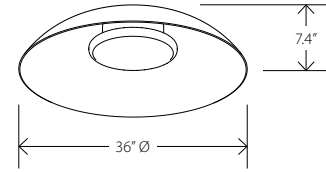

Volo 36 flush mount

part of the Volo collection

- Dimensions: 36" dia, 7.4"
- Product weight: 19 lb
- Light source: integrated LED
- Light output: 3636 Lumens (source)
- Output based on white shade interior
- Alternate finishes will reduce lumen output
- Light color: 2700 K, 3000 K, 3500 K, or 4000 K
- Color accuracy: 90+ CRI
- Power usage: 36 W
- Driver can be housed in canopy, J-box, or remotely
- Driver dimensions: 4.07" x 1.03" x .93"
- Dimmable (see driver option)
- Wood grain will vary
- Specifications subject to change

PHOTOMETRIC POLAR GRAPH

Maximum Candela = 809
 Located at Horizontal Angle = 140
 Vertical Angle = 20

TECHNICAL SPECIFICATIONS

- Light source: integrated LED
- Light output: 3636 Lumens (source)
- Output based on white shade interior
- Alternate finishes will reduce lumen output
- Light color: 2700 K, 3000 K, 3500 K, or 4000 K
- Color accuracy: 90+ CRI
- Input Voltage: 120-277 V AC
- Power usage: 36 W
- Driver location: can be housed in canopy, J-box, or remotely
- Driver dimensions: 4.07" x 1.03" x .93"
- Canopy dimensions: 8.13" dia, 1.25"
- Dimmable (see driver option)
- Specifications subject to change