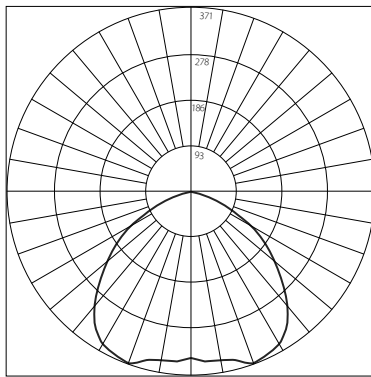

## PHOTOMETRIC POLAR GRAPH

Maximum Candela = 371  
 Located at  
 Horizontal Angle = 80,  
 Vertical Angle = 20