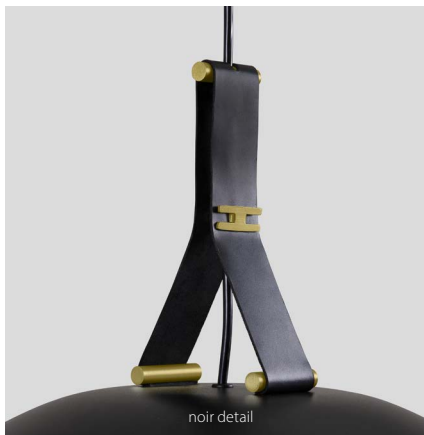

cerno®

DESIGNED AND MADE IN CALIFORNIA

Volo 18 Pendant

**noir**  
black ext., brass int., brass accents, black leather, dark stained walnut disc

**blanc**  
white ext. & int., brass accents, tan leather, white washed oak disc

**cava**  
white ext., brushed brass int. brass accents, brown leather, walnut disc

**deux**  
black ext., white int., black accents, brown leather, walnut disc

noir detail

blanc detail

Volo 18 pendant

Dimensions: 18" dia, 12.7"  
 Product weight: 4 lb  
 Light source: integrated LED  
 Light output: 1885 Lumens (source)  
 Output based on white shade interior  
 Alternate finishes will reduce lumen output  
 Light color: 2700 K, 3000 K, 3500 K, or 4000 K  
 Color accuracy: 90+ CRI  
 Power usage: 18 W  
 Driver can be housed inside canopy  
 Driver dimensions: 3.38" x 1.63" x 1.08"  
 Dimmable (see driver option)  
 Wood grain will vary  
 Specifications subject to change

**MATERIAL AND FINISH OPTIONS**

Volo 18 pendant part # 06-360- -

**Finish Options**

- noir
- blanc
- cava
- deux

N  
B  
C  
D

**Lamping**

- 2700 K LED
- 3000 K LED
- 3500 K LED
- 4000 K LED

27  
30  
35  
40

**Driver Option**

AC Input Voltage Range: 120-277 V  
 120 V input: TRIAC, ELV & 0-10 V dimmable  
 240 & 277 V input: only 0-10 V dimmable

P1

The handcrafted Volo 18 pendant is a celebration of natural materials. The solid hardwood, brass finish, leather, and aluminum showcase the purposeful design that went into each detail. The indirect LED light source emits light of beautiful quality.