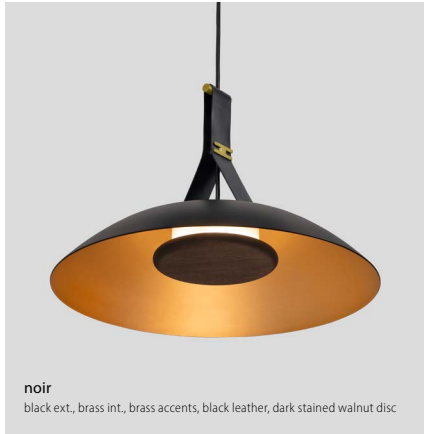

cerno®

DESIGNED AND MADE IN CALIFORNIA

Volo 18 Pendant

**noir**  
black ext., brass int., brass accents, black leather, dark stained walnut disc

**blanc**  
white ext. & int., brass accents, tan leather, white washed oak disc

**cava**  
white ext., brushed brass int. brass accents, brown leather, walnut disc

**deux**  
black ext., white int., black accents, brown leather, walnut disc

noir detail

blanc detail

Volo 18 pendant

Dimensions: 18" dia, 12.7"  
 Product weight: 4 lb  
 Light source: integrated LED  
 Light output: 1885 Lumens (source)  
 Output based on white shade interior  
 Alternate finishes will reduce lumen output  
 Light color: 2700 K, 3000 K, 3500 K, or 4000 K  
 Color accuracy: 90+ CRI  
 Power usage: 18 W  
 Driver can be housed inside canopy  
 Driver dimensions: 3.38" x 1.63" x 1.08"  
 Dimmable (see driver option)  
 Wood grain will vary  
 Specifications subject to change

**Driver Option**

AC Input Voltage Range: 120-277 V  
 120 V input: TRIAC, ELV & 0-10 V dimmable  
 240 & 277 V input: only 0-10 V dimmable

P1

The handcrafted Volo 18 pendant is a celebration of natural materials. The solid hardwood, brass finish, leather, and aluminum showcase the purposeful design that went into each detail. The indirect LED light source emits light of beautiful quality.