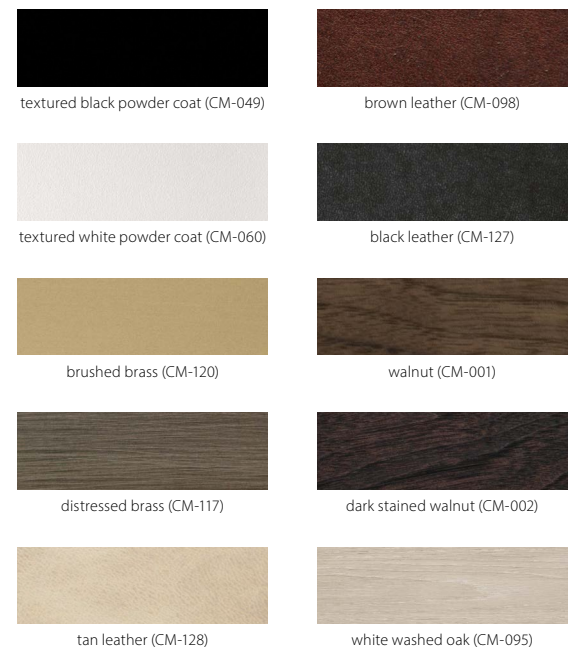

FINISHES

⚠ WARNING. California Proposition 65 Warning for California Consumers. This product can expose you to chemicals including wood dust and lead which are known to the State of California to cause cancer or birth defects or other reproductive harm. For more information go to www.P65Warnings.ca.gov