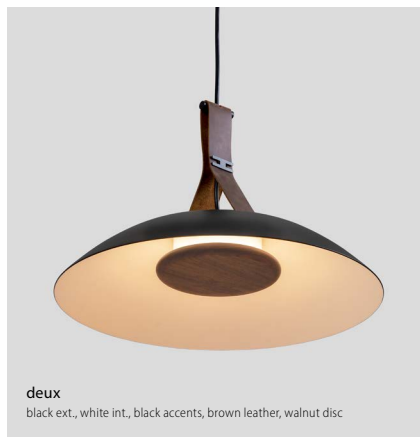

cerno®

DESIGNED AND MADE IN CALIFORNIA

Volo 18 Pendant

**noir**  
black ext., brass int., brass accents, black leather, dark stained walnut disc

**blanc**  
white ext. & int., brass accents, tan leather, white washed oak disc

**cava**  
white ext., brushed brass int. brass accents, brown leather, walnut disc

**deux**  
black ext., white int., black accents, brown leather, walnut disc

noir detail

blanc detail

Volo 18 pendant

Dimensions: 18" dia, 12.7"  
 Product weight: 4 lb  
 Light source: integrated LED  
 Light output: 1885 Lumens (source)  
 Output based on white shade interior  
 Alternate finishes will reduce lumen output  
 Light color: 2700 K, 3000 K, 3500 K, or 4000 K  
 Color accuracy: 90+ CRI  
 Power usage: 18 W  
 Driver can be housed inside canopy  
 Driver dimensions: 3.38" x 1.63" x 1.08"  
 Dimmable (see driver option)  
 Wood grain will vary  
 Specifications subject to change

**Driver Option**

AC Input Voltage Range: 120-277 V  
 120 V input: TRIAC, ELV & 0-10 V dimmable  
 240 & 277 V input: only 0-10 V dimmable

P1

The handcrafted Volo 18 pendant is a celebration of natural materials. The solid hardwood, brass finish, leather, and aluminum showcase the purposeful design that went into each detail. The indirect LED light source emits light of beautiful quality.