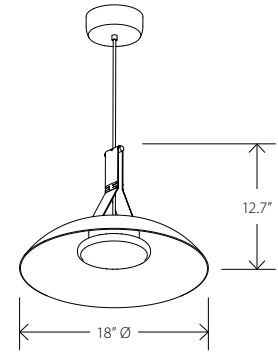

**cava**  
white ext., brushed brass int. brass accents, brown leather, walnut disc

**deux**  
black ext., white int., black accents, brown leather, walnut disc

noir detail

blanc detail

Volo 18 pendant

Dimensions: 18" dia, 12.7"  
 Product weight: 4 lb  
 Light source: integrated LED  
 Light output: 1885 Lumens (source)  
 Output based on white shade interior  
 Alternate finishes will reduce lumen output  
 Light color: 2700 K, 3000 K, 3500 K, or 4000 K  
 Color accuracy: 90+ CRI  
 Power usage: 18 W  
 Driver can be housed inside canopy  
 Driver dimensions: 3.38" x 1.63" x 1.08"  
 Dimmable (see driver option)  
 Wood grain will vary  
 Specifications subject to change