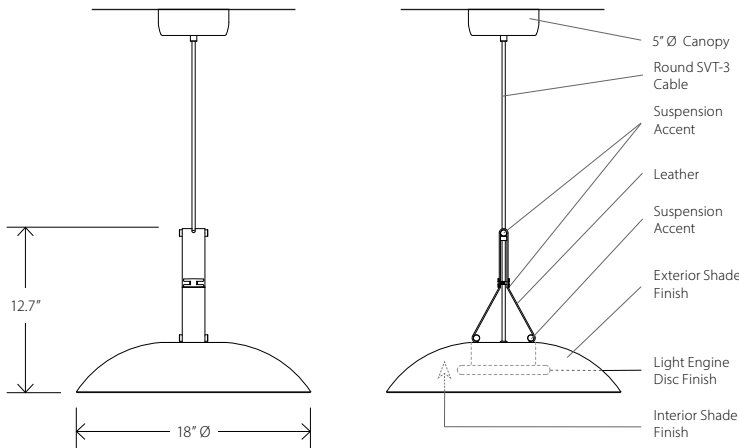

Standard combinations on the previous page are stocked. Fixture specified by using the SKU builder below are subject to increased lead times and minimum order quantities.

MATERIAL AND FINISH OPTIONS

Volo 18 pendant part # 06-360-

Exterior Shade Finish

- textured black powder coat (CM-049)
- textured white powder coat (CM-060)
- brushed brass (CM-120)
- distressed brass (CM-117)

Interior Shade Finish

- textured white powder coat (CM-060)
- brushed brass (CM-120)
- distressed brass (CM-117)

Suspension Accent Finish

- textured black powder coat (CM-049)
- textured white powder coat (CM-060)
- brushed brass (CM-120)

Leather Finish

- brown leather (CM-098)
- black leather (CM-127)
- tan leather (CM-128)

Light Engine Disc Finish

- walnut (CM-001)
- dark stained walnut (CM-002)
- white washed oak (CM-095)

Lamping

- 2700 K LED
- 3000 K LED
- 3500 K LED
- 4000 K LED

Driver Option

- AC Input Voltage Range: 120-277 V
- 120 V input: TRIAC, ELV & 0-10 V dimmable
- 240 & 277 V input: only 0-10 V dimmable

B	
W	
R	
D	
W	
R	
D	
B	
W	
R	
R	
B	
T	
W	
D	
O	
27	
30	
35	
40	
P1