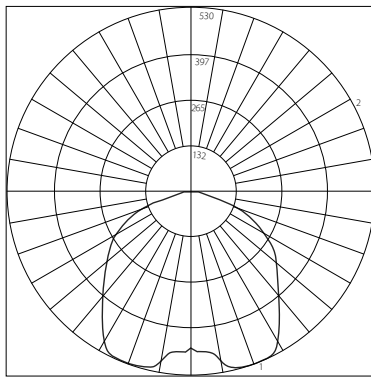

Driver Option

AC Input Voltage Range: 120-277 V
 120 V input: TRIAC, ELV & 0-10 V dimmable
 240 & 277 V input: only 0-10 V dimmable

PHOTOMETRIC POLAR GRAPH

Maximum Candela = 530
 Located at
 Horizontal Angle = 0,
 Vertical Angle = 24

TECHNICAL SPECIFICATIONS

- Light source: integrated LED
- Light output: 2625 Lumens (source)
- Output based on white shade interior
- Alternate finishes will reduce lumen output
- Light color: 2700 K, 3000 K, 3500 K, or 4000 K
- Color accuracy: 90+ CRI
- Power usage: 26 W
- Driver location: must be housed in J-box
- Driver dimensions: 3.38" x 1.63" x 1.08"
- Dimmable (see driver option)
- Low profile round canopy with SVT-3 Cable
- Canopy dimensions: 5" Ø, 0.3"
- See website for more canopy information
- Field adjustable drop length: 0'6" min - 8'0" max
- White canopy and cord for fixtures with white shade exterior
- Black canopy and cord for all other finishes
- Suitable for a sloped ceiling up to 45 degrees
- Specifications subject to change