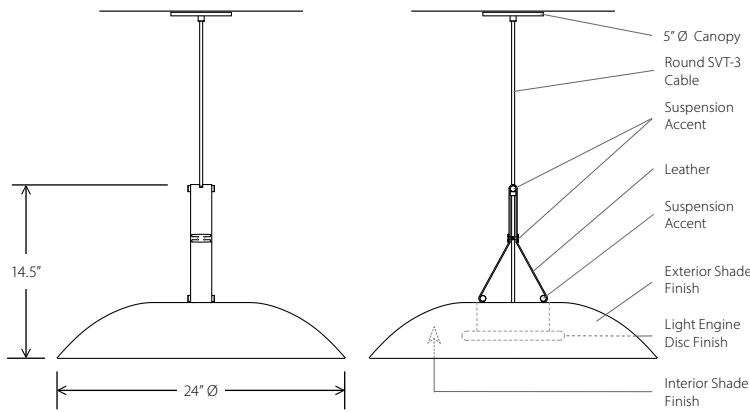

Standard combinations on the previous page are stocked. Fixture specified by using the SKU builder below are subject to increased lead times and minimum order quantities.

Volo pendant part # 06-300-

Exterior Shade Finish

- textured black powder coat (CM-049) **B**
- textured white powder coat (CM-060) **W**
- brushed brass (CM-120) **R**
- distressed brass (CM-117) **D**

Interior Shade Finish

- textured white powder coat (CM-060) **W**
- brushed brass (CM-120) **R**
- distressed brass (CM-117) **D**

Suspension Accent Finish

- textured black powder coat (CM-049) **B**
- textured white powder coat (CM-060) **W**
- brushed brass (CM-120) **R**

Leather Finish

- brown leather (CM-098) **R**
- black leather (CM-127) **B**
- tan leather (CM-128) **T**

Light Engine Disc Finish

- walnut (CM-001) **W**
- dark stained walnut (CM-002) **D**
- white washed oak (CM-095) **O**

Lamping

- 2700 K LED **27**
- 3000 K LED **30**
- 3500 K LED **35**
- 4000 K LED **40**

Driver Option

AC Input Voltage Range: 120-277 V
120 V input: TRIAC, ELV & 0-10 V dimmable
240 & 277 V input: only 0-10 V dimmable

PHOTOMETRIC POLAR GRAPH

Maximum Candela = 530
Located at
Horizontal Angle = 0,
Vertical Angle = 24

TECHNICAL SPECIFICATIONS

- Light source: integrated LED
- Light output: 2625 Lumens (source)
- Output based on white shade interior
- Alternate finishes will reduce lumen output
- Light color: 2700 K, 3000 K, 3500 K, or 4000 K
- Color accuracy: 90+ CRI
- Power usage: 26 W
- Driver location: must be housed in J-box
- Driver dimensions: 3.38" x 1.63" x 1.08"
- Dimmable (see driver option)
- Low profile round canopy with SVT-3 Cable
- Canopy dimensions: 5" Ø, 0.3"
- See website for more canopy information
- Field adjustable drop length: 0'6" min - 8'0" max
- White canopy and cord for fixtures with white shade exterior
- Black canopy and cord for all other finishes
- Suitable for a sloped ceiling up to 45 degrees
- Specifications subject to change