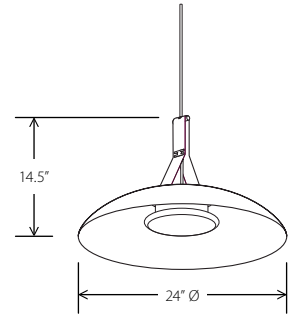

cava
white ext., brushed brass int., brass accents, brown leather, walnut disc

deux
black ext., white int., black accents, brown leather, walnut disc

noir detail

deux detail

Volo pendant

Dimensions: 24" dia., 14.5"
 Product weight: 7 lb
 Light source: integrated LED
 Light output: 2625 Lumens (source)
 Output based on white shade interior
 Alternate finishes will reduce lumen output
 Light color: 2700 K, 3000 K, 3500 K, or 4000 K
 Color accuracy: 90+ CRI
 Power usage: 26 W
 Driver location: must be housed in J-box
 Driver dimensions: 3.38" x 1.63" x 1.08"
 Dimmable (see driver option)
 Wood grain will vary
 Specifications subject to change

AC Input Voltage Range: 120-277 V
 120 V input: TRIAC, ELV & 0-10 V dimmable
 240 & 277 V input: only 0-10 V dimmable

P1

For expanded offering see Specification Sheet.

6' tall person

The handcrafted Volo pendant is a celebration of natural materials. The solid hardwood, brass finish, leather, and aluminum showcase the purposeful design that went into each detail. The indirect LED light source emits light of beautiful quality.