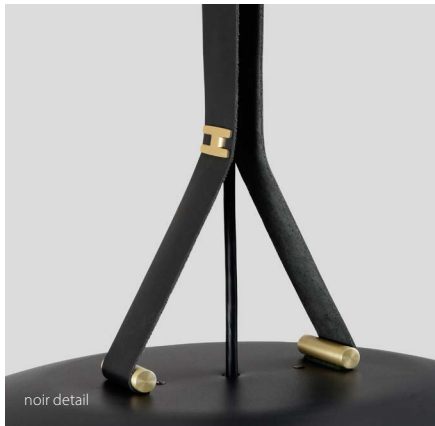

cerno®

DESIGNED AND MADE IN CALIFORNIA

Volo Pendant

noir
black ext., brass int., brass accents, black leather, dark stained walnut disc

blanc
white ext. & int., brass accents, tan leather, white washed oak disc

cava
white ext., brushed brass int., brass accents, brown leather, walnut disc

deux
black ext., white int., black accents, brown leather, walnut disc

noir detail

deux detail

Volo pendant

Dimensions: 24" dia., 14.5"
 Product weight: 7 lb
 Light source: integrated LED
 Light output: 2625 Lumens (source)
 Output based on white shade interior
 Alternate finishes will reduce lumen output
 Light color: 2700 K, 3000 K, 3500 K, or 4000 K
 Color accuracy: 90+ CRI
 Power usage: 26 W
 Driver location: must be housed in J-box
 Driver dimensions: 3.38" x 1.63" x 1.08"
 Dimmable (see driver option)
 Wood grain will vary
 Specifications subject to change

Volo pendant part # 06-300-

Finish Options

- noir
- blanc
- cava
- deux

N
B
C
D

Lamping

- 2700 K LED
- 3000 K LED
- 3500 K LED
- 4000 K LED

27
30
35
40

Driver Option

AC Input Voltage Range: 120-277 V
 120 V input: TRIAC, ELV & 0-10 V dimmable
 240 & 277 V input: only 0-10 V dimmable

P1

For expanded offering see Specification Sheet.

6' tall person

The handcrafted Volo pendant is a celebration of natural materials. The solid hardwood, brass finish, leather, and aluminum showcase the purposeful design that went into each detail. The indirect LED light source emits light of beautiful quality.