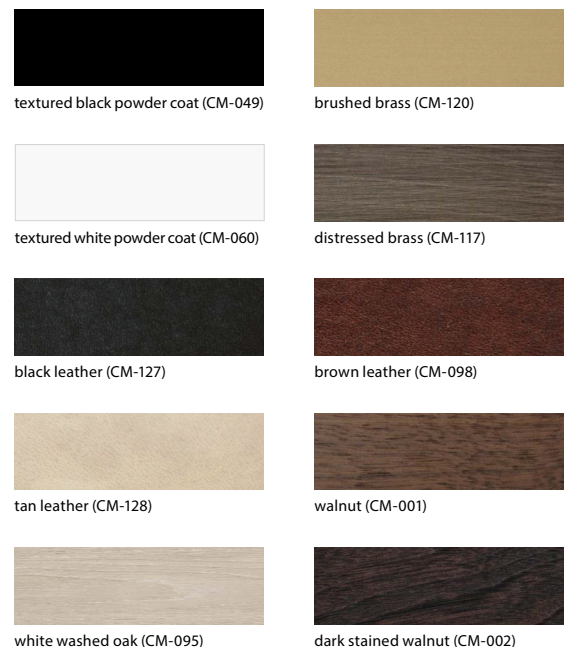

FINISHES

⚠ WARNING. California Proposition 65 Warning for California Consumers. This product can expose you to chemicals including wood dust and lead which are known to the State of California to cause cancer or birth defects or other reproductive harm. For more information go to www.P65Warnings.ca.gov