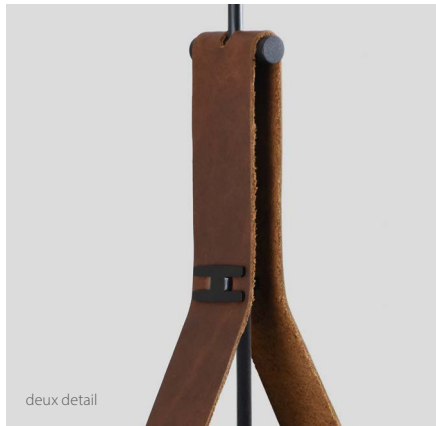

cerno®

DESIGNED AND MADE IN CALIFORNIA

Volo Pendant

noir
black ext., brass int., brass accents, black leather, dark stained walnut disc

blanc
white ext. & int., brass accents, tan leather, white washed oak disc

cava
white ext., brushed brass int., brass accents, brown leather, walnut disc

deux
black ext., white int., black accents, brown leather, walnut disc

noir detail

deux detail

Volo pendant

Dimensions: 24" dia., 14.5"
 Product weight: 7 lb
 Light source: integrated LED
 Light output: 2625 Lumens (source)
 Output based on white shade interior
 Alternate finishes will reduce lumen output
 Light color: 2700 K, 3000 K, 3500 K, or 4000 K
 Color accuracy: 90+ CRI
 Power usage: 26 W
 Driver location: must be housed in J-box
 Driver dimensions: 3.38" x 1.63" x 1.08"
 Dimmable (see driver option)
 Wood grain will vary
 Specifications subject to change

Volo pendant part # 06-300-

Finish Options

- noir
- blanc
- cava
- deux

N
B
C
D

Lamping

- 2700 K LED
- 3000 K LED
- 3500 K LED
- 4000 K LED

27
30
35
40

Driver Option

AC Input Voltage Range: 120-277 V
 120 V input: TRIAC, ELV & 0-10 V dimmable
 240 & 277 V input: only 0-10 V dimmable

P1

For expanded offering see Specification Sheet.

6' tall person

The handcrafted Volo pendant is a celebration of natural materials. The solid hardwood, brass finish, leather, and aluminum showcase the purposeful design that went into each detail. The indirect LED light source emits light of beautiful quality.