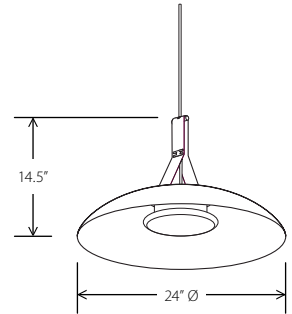

cava
white ext., brushed brass int., brass accents, brown leather, walnut disc

deux
black ext., white int., black accents, brown leather, walnut disc

noir detail

deux detail

Volo pendant

Dimensions: 24" dia., 14.5"
 Product weight: 7 lb
 Light source: integrated LED
 Light output: 2625 Lumens (source)
 Output based on white shade interior
 Alternate finishes will reduce lumen output
 Light color: 2700 K, 3000 K, 3500 K, or 4000 K
 Color accuracy: 90+ CRI
 Power usage: 27 W
 Dimmable (see power options below)
 Wood grain will vary
 Specifications subject to change

TECHNICAL SPECIFICATIONS

- Light source: integrated LED
- Light output: 2625 Lumens (source)
- Output based on white shade interior
- Alternate finishes will reduce lumen output
- Light color: 2700 K, 3000 K, 3500 K, or 4000 K
- Color accuracy: 90+ CRI
- Input Voltage: 120-277 V AC
- Power usage: 27 W
- Dimmability: TRIAC, ELV & 0-10 V dimming
- Low profile round canopy with SVT-3 Cable
- Canopy dimensions: 5" Ø, 0.3"
- See website for more canopy information
- Field adjustable drop length: 0'6" min - 8'0" max
- White canopy and cord for fixtures with white shade exterior
- Black canopy and cord for all other finishes
- Suitable for a sloped ceiling up to 45 degrees
- Specifications subject to change