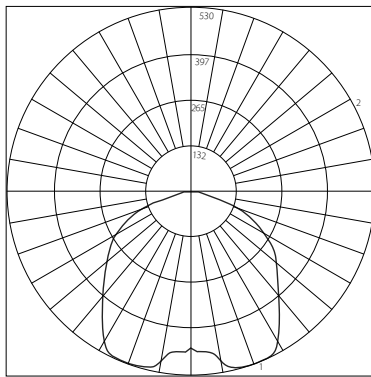

Power Option

- AC Input Voltage Range: 120-277 V
- 120 V input: TRIAC, ELV & 0-10 V dimmable
- 240 & 277 V input: only 0-10 V dimmable **P1**

PHOTOMETRIC POLAR GRAPH

Maximum Candela = 530
 Located at
 Horizontal Angle = 0,
 Vertical Angle = 24

TECHNICAL SPECIFICATIONS

- Light source: integrated LED
- Light output: 2625 Lumens (source)
- Output based on white shade interior
- Alternate finishes will reduce lumen output
- Light color: 2700 K, 3000 K, 3500 K, or 4000 K
- Color accuracy: 90+ CRI
- Input Voltage: 120-277 V AC
- Power usage: 27 W
- Dimmability: TRIAC, ELV & 0-10 V dimming
- Low profile round canopy with SVT-3 Cable
- Canopy dimensions: 5" Ø, 0.3"
- See website for more canopy information
- Field adjustable drop length: 0'6" min - 8'0" max
- White canopy and cord for fixtures with white shade exterior
- Black canopy and cord for all other finishes
- Suitable for a sloped ceiling up to 45 degrees
- Specifications subject to change