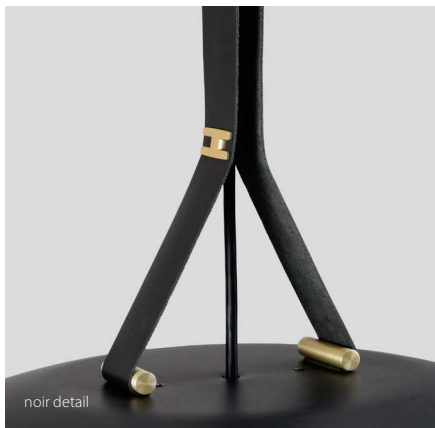

cerno®

DESIGNED AND MADE IN CALIFORNIA

Volo Pendant

noir
black ext., brass int., brass accents, black leather, dark stained walnut disc

blanc
white ext. & int., brass accents, tan leather, white washed oak disc

cava
white ext., brushed brass int., brass accents, brown leather, walnut disc

deux
black ext., white int., black accents, brown leather, walnut disc

noir detail

deux detail

Volo pendant

Dimensions: 24" dia., 14.5"
 Product weight: 7 lb
 Light source: integrated LED
 Light output: 2625 Lumens (source)
 Output based on white shade interior
 Alternate finishes will reduce lumen output
 Light color: 2700 K, 3000 K, 3500 K, or 4000 K
 Color accuracy: 90+ CRI
 Power usage: 27 W
 Dimmable (see power options below)
 Wood grain will vary
 Specifications subject to change

Volo pendant part # 06-300-

Finish Options

- noir
- blanc
- cava
- deux

N
B
C
D

Lamping

- 2700 K LED
- 3000 K LED
- 3500 K LED
- 4000 K LED

27
30
35
40

Power option

AC Input Voltage Range: 120-277 V
 120 V input: TRIAC, ELV & 0-10 V dimmable
 240 & 277 V input: only 0-10 V dimmable

P1

For expanded offering see Specification Sheet.

6' tall person

The handcrafted Volo pendant is a celebration of natural materials. The solid hardwood, brass finish, leather, and aluminum showcase the purposeful design that went into each detail. The indirect LED light source emits light of beautiful quality.