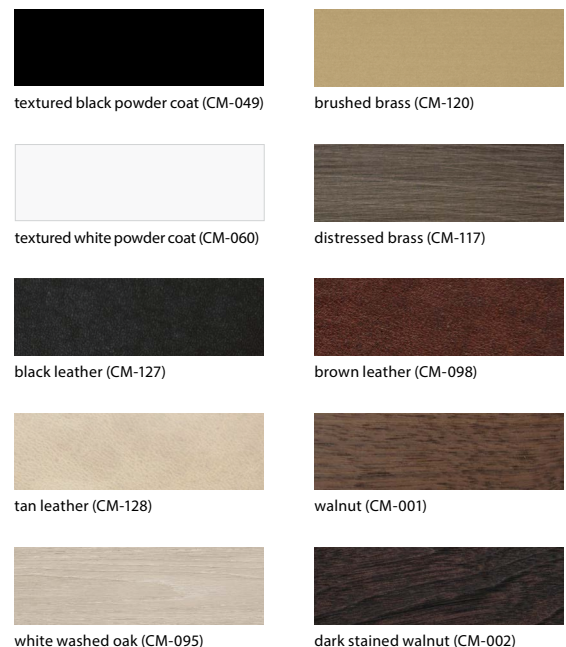

FINISHES

▲ WARNING. California Proposition 65 Warning for California Consumers. This product can expose you to chemicals including wood dust and lead which are known to the State of California to cause cancer or birth defects or other reproductive harm. For more information go to www.P65Warnings.ca.gov