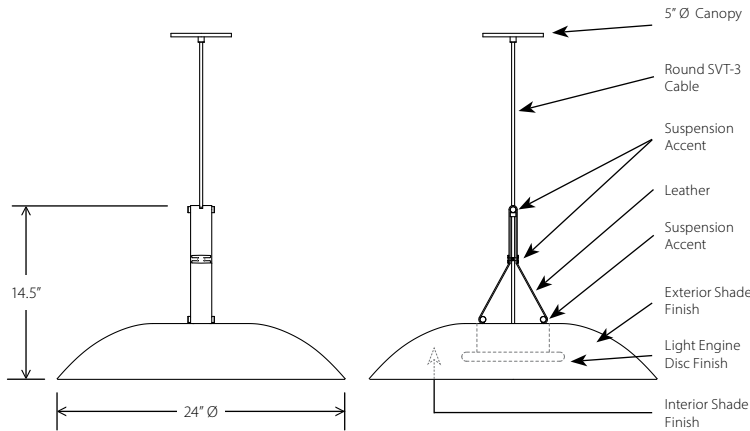

Standard combinations on the previous page are stocked. Fixture specified by using the SKU builder below are subject to increased lead times and minimum order quantities.

Volo pendant part # 06-300-

Exterior Shade Finish

- textured black powder coat (CM-049) **B**
- textured white powder coat (CM-060) **W**
- brushed brass (CM-120) **R**
- distressed brass (CM-117) **D**

Interior Shade Finish

- textured white powder coat (CM-060) **W**
- brushed brass (CM-120) **R**
- distressed brass (CM-117) **D**

Suspension Accent Finish

- textured black powder coat (CM-049) **B**
- textured white powder coat (CM-060) **W**
- brushed brass (CM-120) **R**

Leather Finish

- brown leather (CM-098) **R**
- black leather (CM-127) **B**
- tan leather (CM-128) **T**

Light Engine Disc Finish

- walnut (CM-001) **W**
- dark stained walnut (CM-002) **D**
- white washed oak (CM-095) **O**

Lamping

- 2700 K LED **27**
- 3000 K LED **30**
- 3500 K LED **35**
- 4000 K LED **40**

Power Option

- AC Input Voltage Range: 120-277 V
- 120 V input: TRIAC, ELV & 0-10 V dimmable
- 240 & 277 V input: only 0-10 V dimmable **P1**