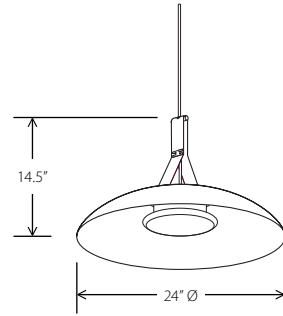

Dimensions: 24" dia., 14.5"  
 Product weight: 7 lb  
 Light source: integrated LED  
 Light output: 2625 Lumens (source)  
 Output based on white shade interior  
 Alternate finishes will reduce lumen output  
 Light color: 2700 K, 3000 K, 3500 K, or 4000 K  
 Color accuracy: 90+ CRI  
 Power usage: 26 W  
 Driver can be housed inside canopy  
 Driver dimensions: 3.38" x 1.63" x 1.08"  
 Dimmable (see driver option)  
 Wood grain will vary  
 Specifications subject to change

## TECHNICAL SPECIFICATIONS

- Light source: integrated LED
- Light output: 2625 Lumens (source)
- Output based on white shade interior
- Alternate finishes will reduce lumen output
- Light color: 2700 K, 3000 K, 3500 K, or 4000 K
- Color accuracy: 90+ CRI
- Power usage: 26 W
- Driver location: must be housed in J-box
- Driver dimensions: 3.38" x 1.63" x 1.08"
- Dimmable (see driver option)
- Round canopy with SVT-3 Cable
- Canopy dimensions\*: 5.4" Ø, 2"
- \* Low profile canopy is available upon request and requires driver to be housed in j-box or remotely
- Field adjustable drop length: 0'6" min - 8'0" max
- White canopy and cord for fixtures with white shade exterior
- Black canopy and cord for all other finishes
- Suitable for a sloped ceiling up to 45 degrees
- Specifications subject to change