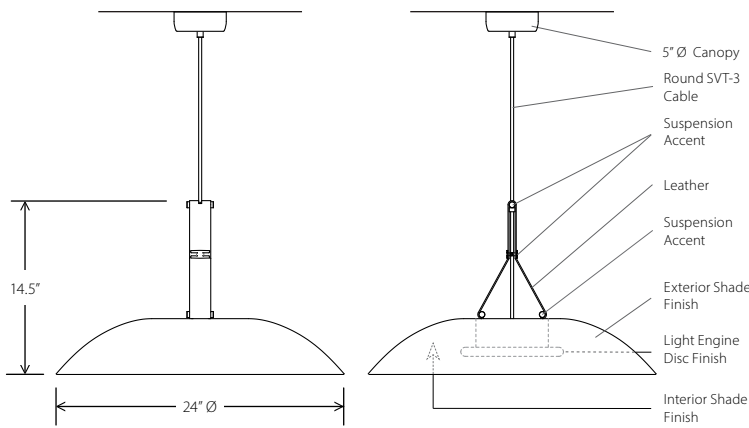

PHOTOMETRIC POLAR GRAPH

Maximum Candela = 530
Located at
Horizontal Angle = 0,
Vertical Angle = 24

TECHNICAL SPECIFICATIONS

- Light source: integrated LED
- Light output: 2625 Lumens (source)
- Output based on white shade interior
- Alternate finishes will reduce lumen output
- Light color: 2700 K, 3000 K, 3500 K, or 4000 K
- Color accuracy: 90+ CRI
- Power usage: 26 W
- Driver location: must be housed in J-box
- Driver dimensions: 3.38" x 1.63" x 1.08"
- Dimmable (see driver option)
- Round canopy with SVT-3 Cable
- Canopy dimensions*: 5.4" Ø, 2"
- Low profile canopy is available upon request and requires driver to be housed in j-box or remotely
- Field adjustable drop length: 0'6" min - 8'0" max
- White canopy and cord for fixtures with white shade exterior
- Black canopy and cord for all other finishes
- Suitable for a sloped ceiling up to 45 degrees
- Specifications subject to change

Standard combinations on the previous page are stocked. Fixture specified by using the SKU builder below are subject to increased lead times and minimum order quantities.

Volo pendant part # 06-300-

Exterior Shade Finish

- textured black powder coat (CM-049)
- textured white powder coat (CM-060)
- brushed brass (CM-120)
- distressed brass (CM-117)

Interior Shade Finish

- textured white powder coat (CM-060)
- brushed brass (CM-120)
- distressed brass (CM-117)

Suspension Accent Finish

- textured black powder coat (CM-049)
- textured white powder coat (CM-060)
- brushed brass (CM-120)

Leather Finish

- brown leather (CM-098)
- black leather (CM-127)
- tan leather (CM-128)

Light Engine Disc Finish

- walnut (CM-001)
- dark stained walnut (CM-002)
- white washed oak (CM-095)

Lamping

- 2700 K LED
- 3000 K LED
- 3500 K LED
- 4000 K LED

Driver Option