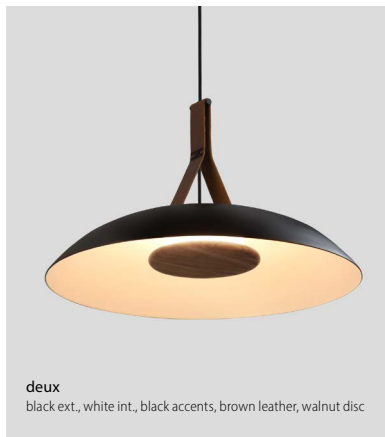

cerno®

DESIGNED AND MADE IN CALIFORNIA

Volo Pendant

**noir**  
black ext., brass int., brass accents, black leather, dark stained walnut disc

**blanc**  
white ext. & int., brass accents, tan leather, white washed oak disc

**cava**  
white ext., brushed brass int. brass accents, brown leather, walnut disc

**deux**  
black ext., white int., black accents, brown leather, walnut disc

noir detail

deux detail

**Volo pendant**  
part of the Volo collection

Dimensions: 24" dia., 14.5"  
 Product weight: 7 lb  
 Light source: integrated LED  
 Light output: 2625 Lumens (source)  
 Output based on white shade interior  
 Alternate finishes will reduce lumen output  
 Light color: 2700 K, 3000 K, 3500 K, or 4000 K  
 Color accuracy: 90+ CRI  
 Power usage: 26 W  
 Driver can be housed inside canopy  
 Driver dimensions: 3.38" x 1.63" x 1.08"  
 Dimmable (see driver option)  
 Wood grain will vary  
 Specifications subject to change