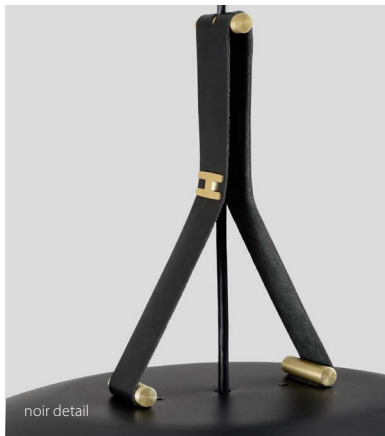

cerno®

DESIGNED AND MADE IN CALIFORNIA

Volo Pendant

**noir**  
black ext., brass int., brass accents, black leather, dark stained walnut disc

**blanc**  
white ext. & int., brass accents, tan leather, white washed oak disc

**cava**  
white ext., brushed brass int. brass accents, brown leather, walnut disc

**deux**  
black ext., white int., black accents, brown leather, walnut disc

noir detail

deux detail

**Volo pendant**  
part of the Volo collection

Dimensions: 24" dia., 14.5"  
 Product weight: 7 lb  
 Light source: integrated LED  
 Light output: 2625 Lumens (source)  
 Output based on white shade interior  
 Alternate finishes will reduce lumen output  
 Light color: 2700 K, 3000 K, 3500 K, or 4000 K  
 Color accuracy: 90+ CRI  
 Power usage: 26 W  
 Driver can be housed inside canopy  
 Driver dimensions: 3.38" x 1.63" x 1.08"  
 Dimmable (see driver option)  
 Wood grain will vary  
 Specifications subject to change

**Driver Option**

AC Input Voltage Range: 120-277 V  
 120 V input: TRIAC, ELV & 0-10 V dimmable  
 240 & 277 V input: only 0-10 V dimmable

- P1

For expanded offering see Specification Sheet.

*The handcrafted Volo pendant is a celebration of natural materials. The solid hardwood, brass finish, leather, and aluminum showcase the purposeful design that went into each detail. The indirect LED light source emits light of beautiful quality.*