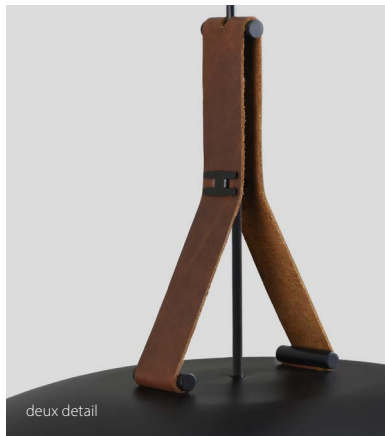

cerno®

DESIGNED AND MADE IN CALIFORNIA

Volo Pendant

**noir**  
black ext., brass int., brass accents, black leather, dark stained walnut disc

**blanc**  
white ext. & int., brass accents, tan leather, white washed oak disc

**cava**  
white ext., brushed brass int. brass accents, brown leather, walnut disc

**deux**  
black ext., white int., black accents, brown leather, walnut disc

noir detail

deux detail

**Volo pendant**  
part of the Volo collection

Dimensions: 24" dia., 14.5"  
 Product weight: 7 lb  
 Light source: integrated LED  
 Light output: 2625 Lumens (source)  
 Output based on white shade interior  
 Alternate finishes will reduce lumen output  
 Light color: 2700 K, 3000 K, 3500 K, or 4000 K  
 Color accuracy: 90+ CRI  
 Power usage: 26 W  
 Driver can be housed inside canopy  
 Driver dimensions: 3.38" x 1.63" x 1.08"  
 Dimmable (see driver option)  
 Wood grain will vary  
 Specifications subject to change

## TECHNICAL SPECIFICATIONS

- Light source: integrated LED
- Light output: 2625 Lumens (source)
- Output based on white shade interior
- Alternate finishes will reduce lumen output
- Light color: 2700 K, 3000 K, 3500 K, or 4000 K
- Color accuracy: 90+ CRI
- Power usage: 26 W
- Driver location: must be housed in J-box
- Driver dimensions: 3.38" x 1.63" x 1.08"
- Dimmable (see driver option)
- Round canopy with SVT-3 Cable
- Canopy dimensions\*: 5.4" Ø, 2"
- \* Low profile canopy is available upon request and requires driver to be housed in j-box or remotely
- Field adjustable drop length: 0'6" min - 8'0" max
- White canopy and cord for fixtures with white shade exterior
- Black canopy and cord for all other finishes
- Suitable for a sloped ceiling up to 45 degrees
- Specifications subject to change