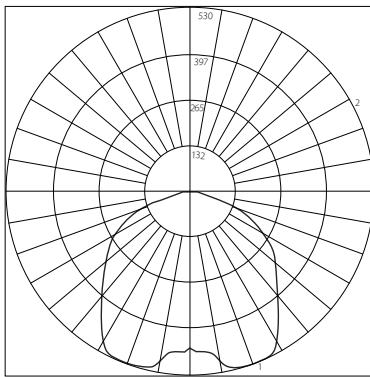

PHOTOMETRIC POLAR GRAPH