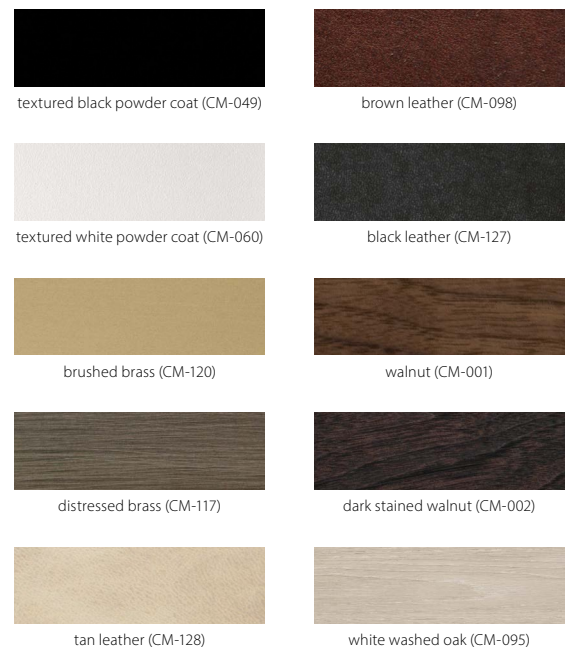

FINISHES

▲WARNING. California Proposition 65 Warning for California Consumers. This product can expose you to chemicals including wood dust and lead which are known to the State of California to cause cancer or birth defects or other reproductive harm. For more information go to www.P65Warnings.ca.gov