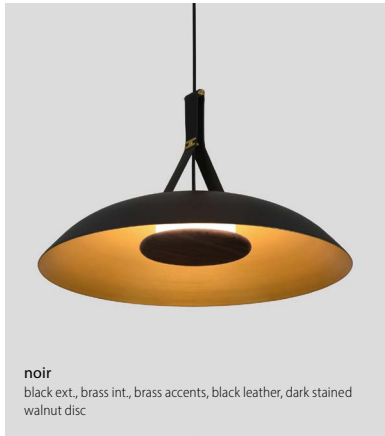

cerno®

DESIGNED AND MADE IN CALIFORNIA

Volo Pendant

**noir**  
black ext., brass int., brass accents, black leather, dark stained walnut disc

**blanc**  
white ext. & int., brass accents, tan leather, white washed oak disc

**cava**  
white ext., brushed brass int. brass accents, brown leather, walnut disc

**deux**  
black ext., white int., black accents, brown leather, walnut disc

noir detail

deux detail

**Volo pendant**  
part of the Volo collection

Dimensions: 24" dia., 14.5"  
 Product weight: 7 lb  
 Light source: integrated LED  
 Light output: 2625 Lumens (source)  
 Output based on white shade interior  
 Alternate finishes will reduce lumen output  
 Light color: 2700 K, 3000 K, 3500 K, or 4000 K  
 Color accuracy: 90+ CRI  
 Power usage: 26 W  
 Driver can be housed inside canopy  
 Driver dimensions: 3.38" x 1.63" x 1.08"  
 Dimmable (see driver option)  
 Wood grain will vary  
 Specifications subject to change

**Driver Option**

AC Input Voltage Range: 120-277 V  
 120 V input: TRIAC, ELV & 0-10 V dimmable  
 240 & 277 V input: only 0-10 V dimmable

- P1

For expanded offering see Specification Sheet.

*The handcrafted Volo pendant is a celebration of natural materials. The solid hardwood, brass finish, leather, and aluminum showcase the purposeful design that went into each detail. The indirect LED light source emits light of beautiful quality.*