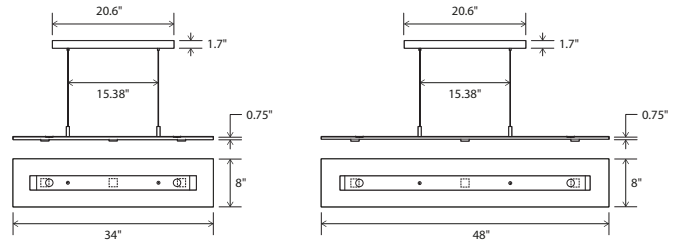

Vix 34 dimensions: 34" x 8" x 0.75"

Vix 48 dimensions: 48" x 8" x 0.75"

Materials: solid wood, polymer, aluminum

Vix 34 weight: 10 lb

Vix 48 weight: 15 lb

Light source: integrated LED

Light output - total: 1720 Lumens (source)

Light output - downlight: 1030 Lumens (source)

Light output - uplight: 690 Lumens (source)

Light color*: 2700 K or 3500 K

Color accuracy: 90+ CRI

Power usage: 16 W

Dimmable (see driver below)

Brushed aluminum (CM-006) linear canopy included

Canopy dimensions: 20.6" x 4.6" x 1.7"

Wood canopy cover available:

Walnut (CM-001) cover: part # 60-241-001W

Dark Stained Walnut (CM-002) cover: part # 60-241-001D

White Washed Oak (CM-095) cover: part # 60-241-001O

See website for more canopy information

6'-0" drop length, field adjustable

Suitable for a sloped ceiling up to 45°.

Note: The angle of the suspension cables will not be vertical if the long edge of the canopy is sloped.