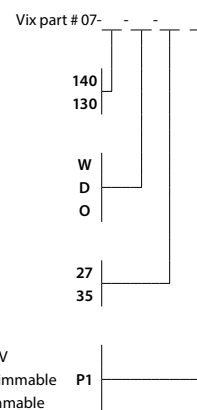

Vix 34 dimensions: 34" x 8" x 0.75"

Vix 48 dimensions: 48" x 8" x 0.75"

Materials: solid wood, polymer, aluminum

Vix 34 weight: 10 lb

Vix 48 weight: 15 lb

Light source: integrated LED

Light output - total: 1720 Lumens (source)

Light output - downlight: 1030 Lumens (source)

Light output - uplight: 690 Lumens (source)

Light color*: 2700 K or 3500 K

Color accuracy: 90+ CRI

Power usage: 16 W

Dimmable (see driver below)

Brushed aluminum (CM-006) linear canopy included

Size

Vix 34

Vix 48

Wood Body

walnut (CM-001)

dark stained walnut (CM-002)

white washed oak (CM-095)

Lamping*

2700 K LED

3500 K LED

Driver

AC Input Voltage Range: 120-277 V

120 V input: TRIAC, ELV & 0-10 V dimmable

240 & 277 V input: only 0-10 V dimmable

Includes: white polymer shade (CM-052).

*Available in 3000K, 4000K and other color temperatures upon request.