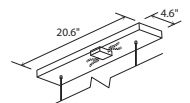

linear canopy, brushed aluminum