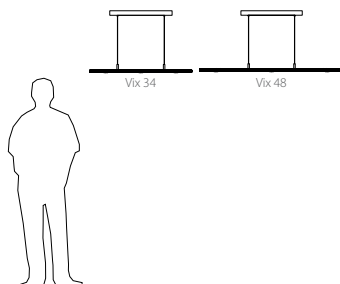

A clean, modern fixture finely executed. With multiple down and up lights, the Vix provides lots of usable light in a very unobtrusive design.

Nick Sheridan,
Designer

Vix 34 / 48

linear pendant

Vix 34 dimensions: 34" x 8" x 0.75"

Vix 48 dimensions: 48" x 8" x 0.75"

Materials: solid wood, polymer, aluminum

Vix 34 weight: 10 lb

Vix 48 weight: 15 lb

Light source: integrated LED

Light output - total: 1720 Lumens (source)

Light output - downlight: 1030 Lumens (source)

Light output - uplight: 690 Lumens (source)

Light color*: 2700 K or 3500 K

Color accuracy: 90+ CRI

Power usage: 16 W

Dimmable (see driver below)

Brushed aluminum (CM-006) linear canopy included

Canopy dimensions: 20.6" x 4.6" x 1.7"

Wood canopy cover available:

Walnut (CM-001) cover: part # 60-241-001W

Dark Stained Walnut (CM-002) cover: part # 60-241-001D

White Washed Oak (CM-095) cover: part # 60-241-001O

See website for more canopy information

6'-0" drop length, field adjustable

Suitable for a sloped ceiling up to 45°.

Note: The angle of the suspension cables will not be vertical if the long edge of the canopy is sloped.

Wood grain will vary

Wood shade may slightly bow or twist

Specifications subject to change

MATERIAL & FINISH OPTIONS

Size

Vix 34

Vix 48

Wood Body

walnut (CM-001)

dark stained walnut (CM-002)

white washed oak (CM-095)

Lamping*

2700 K LED

3500 K LED

Driver

AC Input Voltage Range: 120-277 V

120 V input: TRIAC, ELV & 0-10 V dimmable

240 & 277 V input: only 0-10 V dimmable

Includes: white polymer shade (CM-052).

*Available in 3000K, 4000K and other color temperatures upon request.