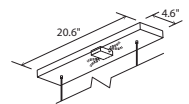

linear canopy