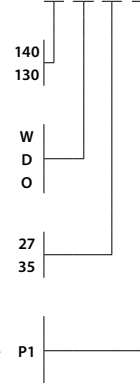

Driver

AC Input Voltage Range: 120-277 V

120 V input: TRIAC, ELV & 0-10 V dimmable

240 & 277 V input: only 0-10 V dimmable

Vix part # 07-

Includes: white polymer shade (CM-052).

*Available in 3000K, 4000K and other color temperatures upon request.