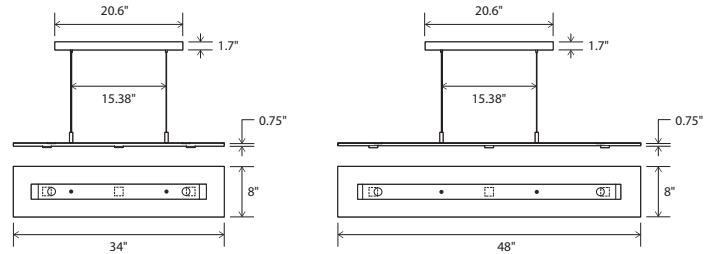

Vix 34 dimensions: 34" x 8" , 0.75"

Vix 48 dimensions: 48" x 8" , 0.75"

Materials: solid wood, polymer, aluminum

Vix 34 weight: 10 lb

Vix 48 weight: 15 lb

Light source: integrated LED

Light output - total: 1720 Lumens (source)

Light output - downlight: 1030 Lumens (source)

Light output - uplight: 690 Lumens (source)

Light color*: 2700 K or 3500 K

Color accuracy: 90+ CRI

Power usage: 16 W

Dimmable (see driver below)

Brushed aluminum (CM-006) linear canopy included

Canopy dimensions: 20.6" x 4.6" x 1.7"

Wood canopy cover available:

Walnut (CM-001) cover: part # 60-241-001W

Dark Stained Walnut (CM-002) cover: part # 60-241-001D

White Washed Oak (CM-095) cover: part # 60-241-001O

See website for more canopy information

6'-0" drop length, field adjustable

Suitable for a sloped ceiling up to 45°.

Note: The angle of the suspension cables will not be vertical if the long edge of the canopy is sloped.