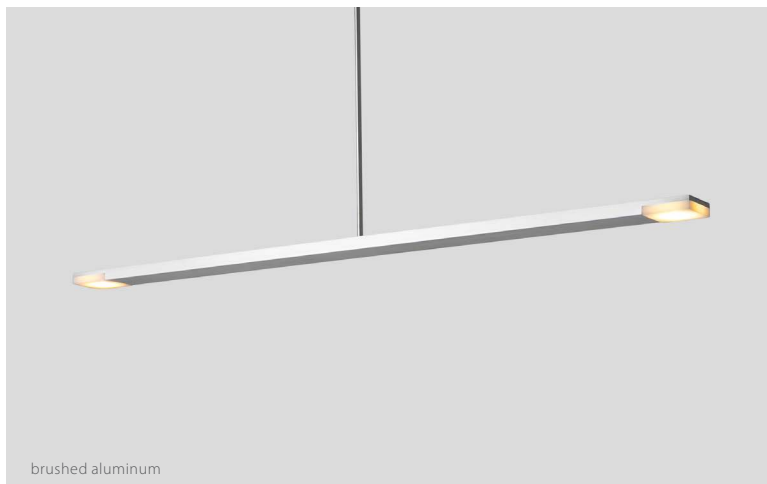

flat black

brushed aluminum

A clean, minimal fixture executed without compromise. The very simple and sleek down light bar can be installed in very close proximity to its user - and withstand close scrutiny.

## Virga linear pendant

Dimensions: 28" x 1.75" , 0.5"  
 Materials: aluminum, polymer  
 Product weight: 6 lb  
 Light source: integrated LED  
 Light output: 1126 Lumens (source)  
 Light color: 2700 K or 3500 K  
 Color accuracy: 90+ CRI  
 Power usage: 13 W  
 Dimmable (see driver below)  
 Extended-profile square canopy included, required to house LED driver (3.25" x 2.25" x 1.25")  
 Canopy dimensions: 4.5" x 4.5", 1.38"  
 Canopy finishes Brushed Aluminum (CM-006) and Textured Black (CM-049)  
 See website for more canopy information  
 48" suspension tube (can be shortened in field)  
 Swivel option available for sloped ceilings  
 Specifications subject to change

### MATERIAL & FINISH OPTIONS

Virga part # 06-130-	
<b>Metal Finish</b>	A
brushed aluminum (CM-006)	B
flat black (CM-030)	
<b>Lamping*</b>	27
2700 K LED	35
3500 K LED	
<b>Driver</b>	P1
AC Input Voltage Range: 120-277 V	
120 V input: TRIAC, ELV & 0-10 V dimmable	
240 & 277 V input: only 0-10 V dimmable	

brushed aluminum (CM-006)

flat black (CM-030)

**Includes:** polymer shade (CM-052)

Available for sloped ceilings:  
Sloped extended-profile square canopy

\*Available in 3000K, 4000K and other color temperatures upon request