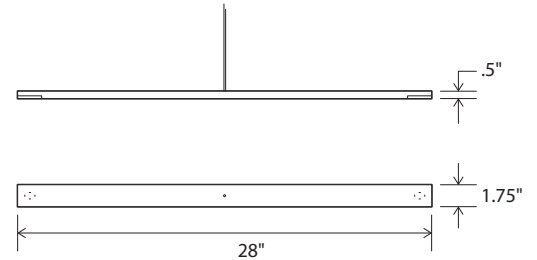

flat black

brushed aluminum

A clean, minimal fixture executed without compromise. The very simple and sleek down light bar can be installed in very close proximity to its user - and withstand close scrutiny.

## Virga linear pendant

Dimensions: 28" x 1.75" , 0.5"  
 Materials: aluminum, polymer  
 Product weight: 6 lb  
 Light source: integrated LED  
 Light output: 1126 Lumens (source)  
 Light color: 2700 K or 3500 K  
 Color accuracy: 90+ CRI  
 Power usage: 13 W  
 Dimmable (see driver below)  
 Extended-profile square canopy included, required to house LED driver (3.25" x 2.25" x 1.25")  
 Canopy dimensions: 4.5" x 4.5", 1.38"  
 Canopy finishes Brushed Aluminum (CM-006) and Textured Black (CM-049)  
 See website for more canopy information  
 48" suspension tube (can be shortened in field)  
 Swivel option available for sloped ceilings  
 Specifications subject to change

### MATERIAL & FINISH OPTIONS

Virga part # 06-130-	
<b>Metal Finish</b>	A
brushed aluminum (CM-006)	B
flat black (CM-030)	
<b>Lamping*</b>	27
2700 K LED	35
3500 K LED	
<b>Driver</b>	P1
AC Input Voltage Range: 120-277 V	
120 V input: TRIAC, ELV & 0-10 V dimmable	
240 & 277 V input: only 0-10 V dimmable	