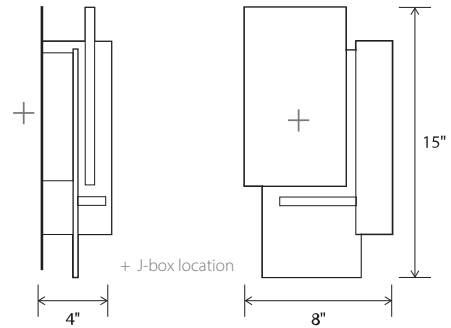

dark stained walnut

Vesper sconce

Dimensions: 15" x 8" x 4"
 Materials: solid wood, polymer, aluminum
 Product weight: 4 lb
 Light source: integrated LED
 Light output: 1130 Lumens (source)
 Light color*: 2700 K or 3500 K
 Color accuracy: 90+ CRI
 Power usage: 13 W
 Dimmable (see driver below)
 ADA compliant hotel room signage with tactile numbering and corresponding braille available
 Wood grain will vary
 Specifications subject to change