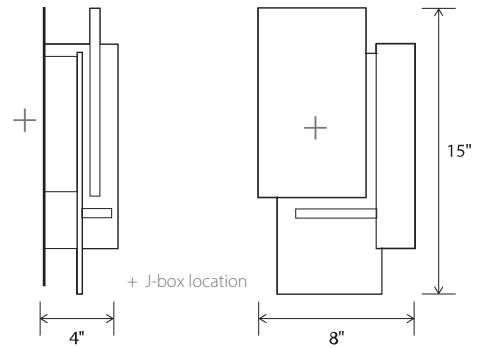

Vesper sconce

Dimensions: 15" x 8" x 4"
 Materials: solid wood, polymer, aluminum
 Product weight: 4 lb
 Light source: integrated LED
 Light output: 1130 Lumens (source)
 Light color*: 2700 K or 3500 K
 Color accuracy: 90+ CRI
 Power usage: 13 W
 Dimmable (see driver below)
 ADA compliant hotel room signage with tactile numbering and corresponding braille available
 Wood grain will vary
 Specifications subject to change

MATERIAL & FINISH OPTIONS

Vesper part # 03-132-		
Wood Body		
walnut (CM-001)		
dark stained walnut (CM-002)		
white washed oak (CM-095)		
Lamping*		
2700 K LED	27	
3500 K LED	35	
Driver		
AC Input Voltage Range: 120-277 V		
120 V input: TRIAC, ELV & 0-10 V dimmable		
240 & 277 V input: only 0-10 V dimmable		

Includes:
 frosted polymer (CM-024)
 brushed aluminum (CM-006)

*Available in 3000K, 4000K and other color temperatures upon request.

The Vesper is a very simple geometric sculpture composed of brushed aluminum, American black walnut, and white polymer. The light not only washes up and down the wall but also filters out through the composition, exhibiting the fixture's depth in three dimensions.