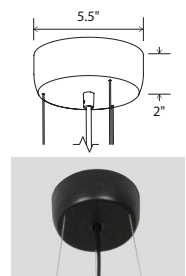

## Veris 34 pendant

Dimensions: 33.5" Ø, 23"  
 Product weight: 8 lb  
 Suitable for a sloped ceiling

### E26 Medium Base Specifications

Lamping: 3x E26 base, type A lamp, 60 W max  
 Input voltage: 250 V AC max  
 Bulb not included

Textured Black (CM-049) extended round canopy with SVT-3 Cable, Black (CM-039) and 1/16" Stainless Steel Cables (CM-053)  
 Canopy dimensions: 5" Ø, 2"  
 See website for more canopy information  
 Field adjustable drop length: 1.0" min - 8'0" max  
 Specifications subject to change