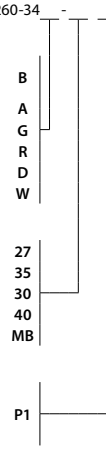

▲WARNING. California Proposition 65 Warning for California Consumers. This product can expose you to chemicals including wood dust and lead which are known to the State of California to cause cancer or birth defects or other reproductive harm. For more information go to www.P65Warnings.ca.gov