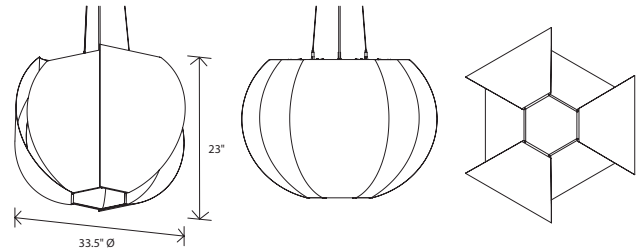

matte black with white matte

gloss white

*Veris was a concept we started exploring ten years ago. Two offset layers of petals simultaneously shield the light source while allowing reflected light to wash the inside petals, creating a dramatic ambient luminaire. The form materializes through a series of processes that utilize cutting edge CNC laser technology but still rely on skilled hand-rolling and bending of the aluminum petals.*

## Veris 34 pendant

Dimensions: 33.5" Ø, 23"  
 Product weight: 8 lb  
 Suitable for a sloped ceiling

### E26 Medium Base Specifications

Lamping: 3x E26 base, type A lamp, 60 W max  
 Input voltage: 250 V AC max  
 Bulb not included

Textured Black (CM-049) extended round canopy with SVT-3 Cable, Black (CM-039) and 1/16" Stainless Steel Cables (CM-053)  
 Canopy dimensions: 5" Ø, 2"  
 See website for more canopy information  
 Field adjustable drop length: 1.0" min - 8'0" max  
 Specifications subject to change