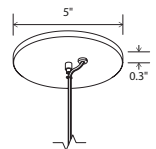

Driver (LED version only)

AC Input Voltage Range: 120-277 V
120 V input: TRIAC, ELV & 0-10 V dimmable
240 & 277 V input: only 0-10 V dimmable

low-profile round canopy with SVT-3 cable