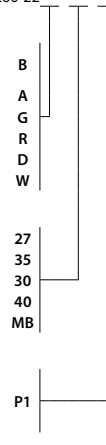

Driver (LED version only)

AC Input Voltage Range: 120-277 V
120 V input: TRIAC, ELV & 0-10 V dimmable
240 & 277 V input: only 0-10 V dimmable

low-profile round canopy with SVT-3 cable