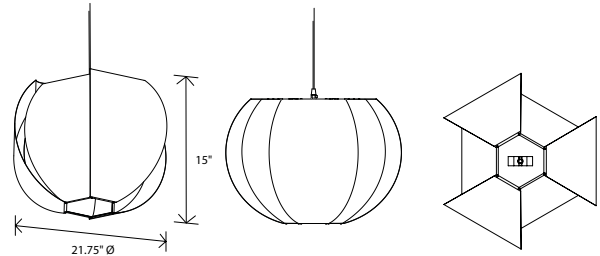

gloss white

matte black with white matte

Veris was a concept we started exploring ten years ago. Two offset layers of petals simultaneously shield the light source while allowing reflected light to wash the inside petals, creating a dramatic ambient luminaire. The form materializes through a series of processes that utilize cutting edge CNC laser technology but still rely on skilled hand-rolling and bending of the aluminum petals.

## Veris 22 pendant

Dimensions: 21.75" Ø, 15"  
 Product weight: 4 lb  
 Suitable for a sloped ceiling

### Integrated LED Specifications

Light output: 1690 Lumens (source)  
 Light color: 2700 K, 3000 K, 3500 K or 4000 K  
 Color accuracy: 90+ CRI  
 Power usage: 19.5 W  
 Dimmable (see driver below)  
 Driver must be housed in J-box  
 Driver dimensions: 3.3" x 1.6" x 1", included

### E26 Medium Base Specifications

Lamping: E26 base, type A lamp, 60 W max  
 Input voltage: 250 V AC max  
 Bulb not included

Textured Black Powdercoat (CM-049) low profile round canopy with SVT-3 Cable, Black (CM-039)  
 Canopy dimensions: 5" Ø, 0.3"  
 See website for more canopy information  
 Field adjustable drop length: 0'6" min - 8'0" max  
 Specifications subject to change