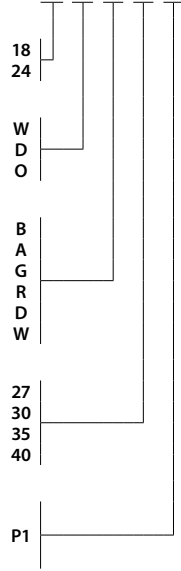

Veram flush mount

**Dimensions:**  
 Veram 18: 18" x 18" x 6.4"  
 Veram 24: 24" x 24" x 6.4"  
**Materials:** solid wood, metal, polymer  
**Product weight:**  
 Veram 18: 5 lb  
 Veram 24: 6 lb

**Integrated LED Specifications**  
 Light output: 1690 Lumens (source)  
 Light color: 2700 K, 3000 K, 3500 K, or 4000 K  
 Color accuracy: 90+ CRI  
 Power usage: 19.5 W  
 Dimmable (see driver below)  
 Wood grain will vary  
 Specifications subject to change

**MATERIAL & FINISH OPTIONS**

Veram flush mount part # 08-130-

**Size**  
 18" Ø  
 24" Ø

**Wood Body**  
 walnut (CM-001)  
 dark stained walnut (CM-002)  
 white washed oak (CM-095)

**Shade Material**  
 matte black (CM-085) w/matte white interior  
 brushed aluminum (CM-012)  
 brushed rose gold (CM-046)  
 brushed brass (CM-047)  
 distressed brass (CM-096)  
 gloss white (CM-054)

## PHOTOMETRIC POLAR GRAPH

**VERAM 18**

Maximum Candela = 303.71, Located at Horizontal Angle = 10, Vertical Angle = 5  
 Output specifications shown for 2700K CCT and matte black exterior with matte white interior finish for vertical plane through 0-180 degree horizontal angles.  
 Other CCTs and material finishes may cause output specifications to vary.

**VERAM 24**

Maximum Candela = 354.33, Located at Horizontal Angle = 10, Vertical Angle = 5  
 Output specifications shown for 2700K CCT and matte black exterior with matte white interior finish for vertical plane through 0-180 degree horizontal angles.  
 Other CCTs and material finishes may cause output specifications to vary.