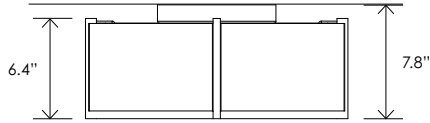

Veram flush mount

**Dimensions:**  
 Veram 18: 18" x 18" x 6.4"  
 Veram 24: 24" x 24" x 6.4"  
**Materials:** solid wood, metal, polymer  
**Product weight:**  
 Veram 18: 5 lb  
 Veram 24: 6 lb

**Integrated LED Specifications**  
 Light output: 1690 Lumens (source)  
 Light color: 2700 K, 3000 K, 3500 K, or 4000 K  
 Color accuracy: 90+ CRI  
 Power usage: 19.5 W  
 Dimmable (see driver below)  
 Wood grain will vary  
 Specifications subject to change

**MATERIAL & FINISH OPTIONS**

Veram flush mount part # 08-130-

**Size**  
 18" Ø  
 24" Ø

**Wood Body**  
 walnut (CM-001)  
 dark stained walnut (CM-002)  
 white washed oak (CM-095)

**Shade Material**  
 matte black (CM-085) w/matte white interior  
 brushed aluminum (CM-012)  
 brushed rose gold (CM-046)  
 brushed brass (CM-047)  
 distressed brass (CM-096)  
 gloss white (CM-054)

## PHOTOMETRIC POLAR GRAPH

**VERAM 18**

Maximum Candela = 303.71, Located at Horizontal Angle = 10, Vertical Angle = 5  
 Output specifications shown for 2700K CCT and matte black exterior with matte white interior finish for vertical plane through 0-180 degree horizontal angles.  
 Other CCTs and material finishes may cause output specifications to vary.