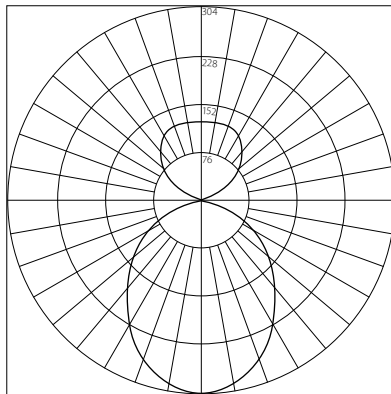

Veram flush mount

**Dimensions:**  
 Veram 18: 18" x 18" x 6.4"  
 Veram 24: 24" x 24" x 6.4"  
**Materials:** solid wood, metal, polymer  
**Product weight:**  
 Veram 18: 5 lb  
 Veram 24: 6 lb

**Integrated LED Specifications**  
 Light output: 1690 Lumens (source)  
 Light color: 2700 K, 3000 K, 3500 K, or 4000 K  
 Color accuracy: 90+ CRI  
 Power usage: 19.5 W  
 Dimmable (see driver below)  
 Wood grain will vary  
 Specifications subject to change

## PHOTOMETRIC POLAR GRAPH

**VERAM 18**

Maximum Candela = 303.71, Located at Horizontal Angle = 10, Vertical Angle = 5  
 Output specifications shown for 2700K CCT and matte black exterior with matte white interior finish for vertical plane through 0-180 degree horizontal angles.  
 Other CCTs and material finishes may cause output specifications to vary.