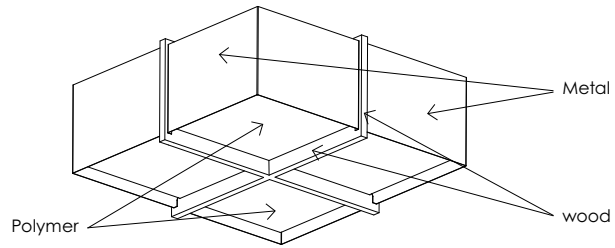

PHOTOMETRIC POLAR GRAPH

Maximum Candela = 303.71, Located at Horizontal Angle = 10, Vertical Angle = 5
Output specifications shown for 2700K CCT and matte black exterior with matte white interior finish for vertical plane through 0-180 degree horizontal angles.
Other CCTs and material finishes may cause output specifications to vary.

Maximum Candela = 354.33, Located at Horizontal Angle = 10, Vertical Angle = 5
Output specifications shown for 2700K CCT and matte black exterior with matte white interior finish for vertical plane through 0-180 degree horizontal angles.
Other CCTs and material finishes may cause output specifications to vary.

FINISHES

⚠ WARNING. California Proposition 65 Warning for California Consumers. This product can expose you to chemicals including wood dust and lead which are known to the State of California to cause cancer or birth defects or other reproductive harm. For more information go to www.P65Warnings.ca.gov