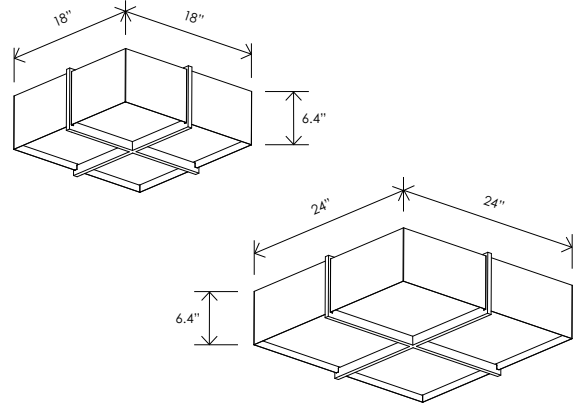

Veram flush mount

**Dimensions:**  
 Veram 18: 18" x 18" x 6.4"  
 Veram 24: 24" x 24" x 6.4"  
**Materials:** solid wood, metal, polymer  
**Product weight:**  
 Veram 18: 5 lb  
 Veram 24: 6 lb

**Integrated LED Specifications**  
 Light output: 1690 Lumens (source)  
 Light color: 2700 K, 3000 K, 3500 K, or 4000 K  
 Color accuracy: 90+ CRI  
 Power usage: 19.5 W  
 Dimmable (see driver below)  
 Wood grain will vary  
 Specifications subject to change

**MATERIAL & FINISH OPTIONS**

Veram flush mount part # 08-130-

**Size**  
 18" Ø  
 24" Ø

**Wood Body**  
 walnut (CM-001)  
 dark stained walnut (CM-002)  
 white washed oak (CM-095)

**Shade Material**  
 matte black (CM-085) w/matte white interior  
 brushed aluminum (CM-012)  
 brushed rose gold (CM-046)  
 brushed brass (CM-047)  
 distressed brass (CM-096)  
 gloss white (CM-054)