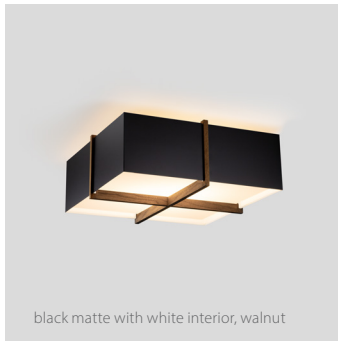

cerno®

DESIGNED AND MADE IN CALIFORNIA

Veram Flush Mount

distressed brass, walnut

black matte with white interior, walnut

white gloss, white washed oak

Veram's design is equal parts beautiful and minimalist. The flush mount and pendant complement one another. Few designs in Cerno's line are as adaptable to different environments as the Veram. Cerno's signature wood and metal material palette compose a robust and dynamic fixture.

Veram flush mount

**Dimensions:**  
 Veram 18: 18" x 18" x 6.4"  
 Veram 24: 24" x 24" x 6.4"  
**Materials:** solid wood, metal, polymer  
**Product weight:**  
 Veram 18: 5 lb  
 Veram 24: 6 lb

**Integrated LED Specifications**  
 Light output: 1690 Lumens (source)  
 Light color: 2700 K, 3000 K, 3500 K, or 4000 K  
 Color accuracy: 90+ CRI  
 Power usage: 19.5 W  
 Dimmable (see driver below)  
 Wood grain will vary  
 Specifications subject to change

**MATERIAL & FINISH OPTIONS**

Veram flush mount part # 08-130-

**Size**  
 18" Ø  
 24" Ø

**Wood Body**  
 walnut (CM-001)  
 dark stained walnut (CM-002)  
 white washed oak (CM-095)

**Shade Material**  
 matte black (CM-085) w/matte white interior  
 brushed aluminum (CM-012)  
 brushed rose gold (CM-046)  
 brushed brass (CM-047)  
 distressed brass (CM-096)  
 gloss white (CM-054)