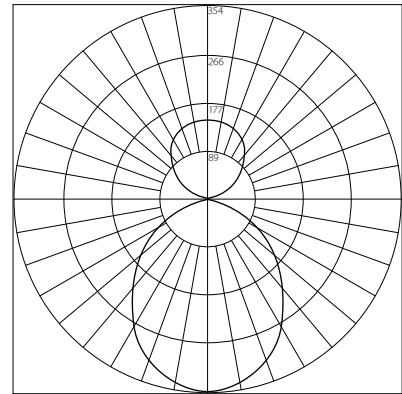

Veram flush mount

**Dimensions:**  
 Veram 18: 18" x 18" x 6.4"  
 Veram 24: 24" x 24" x 6.4"  
**Materials:** solid wood, metal, polymer  
**Product weight:**  
 Veram 18: 5 lb  
 Veram 24: 6 lb

**Integrated LED Specifications**  
 Light output: 1690 Lumens (source)  
 Light color: 2700 K, 3000 K, 3500 K, or 4000 K  
 Color accuracy: 90+ CRI  
 Power usage: 19.5 W  
 Dimmable (see driver below)  
 Wood grain will vary  
 Specifications subject to change

**MATERIAL & FINISH OPTIONS**

Veram flush mount part # 08-130-

**Size**  
 18" Ø  
 24" Ø

**Wood Body**  
 walnut (CM-001)  
 dark stained walnut (CM-002)  
 white washed oak (CM-095)

**Shade Material**  
 matte black (CM-085) w/matte white interior  
 brushed aluminum (CM-012)  
 brushed rose gold (CM-046)  
 brushed brass (CM-047)  
 distressed brass (CM-096)  
 gloss white (CM-054)

## PHOTOMETRIC POLAR GRAPH

**VERAM 18**

Maximum Candela = 303.71, Located at Horizontal Angle = 10, Vertical Angle = 5  
 Output specifications shown for 2700K CCT and matte black exterior with matte white interior finish for vertical plane through 0-180 degree horizontal angles.  
 Other CCTs and material finishes may cause output specifications to vary.

**VERAM 24**

Maximum Candela = 354.33, Located at Horizontal Angle = 10, Vertical Angle = 5  
 Output specifications shown for 2700K CCT and matte black exterior with matte white interior finish for vertical plane through 0-180 degree horizontal angles.  
 Other CCTs and material finishes may cause output specifications to vary.