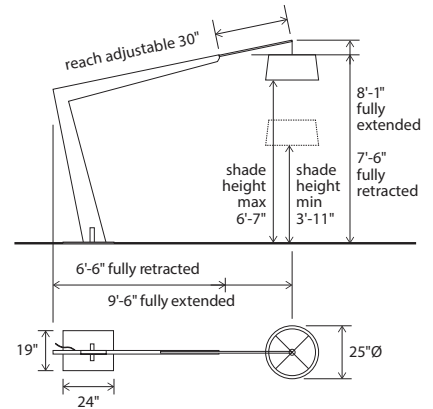

Valeo floor lamp

Dimensions: 8'1" H max, 25" Ø shade
 Materials: solid wood, metal, linen shade
 Product weight: 95 lb
 Light source: medium base E26 socket
 Lamping: E26 base, type A lamp, 60 W max
 Input voltage: 120 V AC max
 Includes 72" clear silver cord with inline foot switch 24" from base
 Bottom diffuser included (CM-051)
 Wood grain will vary
 Specifications subject to change
 Included dimmable LED A19 bulb
 Light output: 800 Lumens (source)
 Light color: 2700 K
 Color accuracy: 90+ CRI
 Power usage: 11 W

Alternate voltage/plug styles are available

SHADE HEIGHT
 Shade height (floor to bottom edge of shade) can be adjusted between 6'-7" maximum and 3'-11" minimum.

ARM LENGTH
 Arm length (from back of base to center of shade) can be adjusted between 9'-6" maximum and 6'-6" minimum.