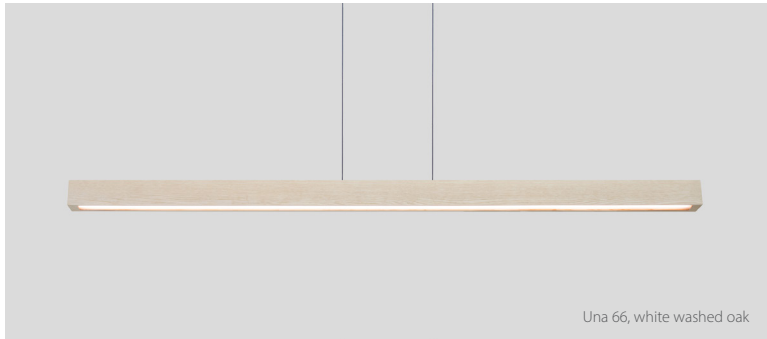

Una 48, walnut

Una 66, white washed oak

Una 48, walnut with uplight option

The Una Pendant is the culmination of many innovative fabrication techniques developed at Cerno. The fixture's exterior showcases the natural beauty of the solid wood construction. Ample light is shed into the room from recessed light sources that preserve the simple linear form.

Una 48 / 66 linear pendant

Una 48 dimensions: 48" x 2", 2.75"H
 Una 66 dimensions: 66" x 2", 2.75"H
 Materials: solid wood, polymer
 Una 48 weight: 8 lb - Una 66 weight: 10 lb
 Light source: integrated LED
 Una 48 Light output - downlight: 1915 Lumens (source)
 - (optional) uplight: 1330 Lumens (source)
 Una 66 Light output - downlight: 2710 Lumens (source)
 - (optional) uplight: 1330 Lumens (source)

Dimmable (see driver section below)

Linear canopy included
 Canopy dimensions: 11.9" x 4.4", 1.7"
 Canopy finish: matte black (CM-085)
 See website for more canopy information
 Drop length field adjustable 0'-10", 8'-0" max
 Suitable for a sloped ceiling

Wood grain will vary
 Specifications subject to change

linear canopy in matte black (CM-085)

MATERIAL & FINISH OPTIONS

Una linear pendant part # 07-230-

Size	48	66
Wood Body	W	D
walnut (CM-001)		
dark stained walnut (CM-002)		
white washed oak (CM-095)		
Output Direction	D	B
downlight only		
uplight & downlight		
Lamping*	27	30
2700 K LED		
3000 K LED		
3500 K LED		
4000 K LED		
Driver	P1	
120 V AC input voltage		
TRIAC, ELV & 0-10 V dimming		