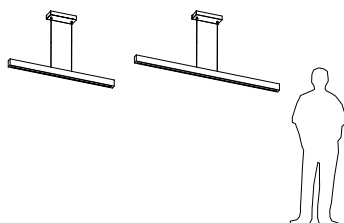

Una 48, walnut

Una 66, white washed oak

Una 48, walnut with uplight option

The Una Pendant is the culmination of many innovative fabrication techniques developed at Cerno. The fixture's exterior showcases the natural beauty of the solid wood construction. Ample light is shed into the room from recessed light sources that preserve the simple linear form.

Una 48 / 66 linear pendant

Una 48 dimensions: 48" x 2", 2.75"H
 Una 66 dimensions: 66" x 2", 2.75"H
 Materials: solid wood, polymer
 Una 48 weight: 8 lb - Una 66 weight: 10 lb
 Light source: integrated LED
 Una 48 Light output - downlight: 1915 Lumens (source)
 - (optional) uplight: 1330 Lumens (source)
 Una 66 Light output - downlight: 2710 Lumens (source)
 - (optional) uplight: 1330 Lumens (source)

Dimmable (see driver section below)

Linear canopy included
 Canopy dimensions: 11.9" x 4.4", 1.7"
 Canopy finish: matte black (CM-085)
 See website for more canopy information
 Drop length field adjustable 0'-10", 8'-0" max
 Suitable for a sloped ceiling

Wood grain will vary
 Specifications subject to change

linear canopy in matte black (CM-085)

MATERIAL & FINISH OPTIONS

Una linear pendant part # 07-230-

Size	48	66
Wood Body	W	D
walnut (CM-001)		
dark stained walnut (CM-002)		
white washed oak (CM-095)		
Output Direction	D	B
downlight only		
uplight & downlight		
Lamping*	27	30
2700 K LED		
3000 K LED		
3500 K LED		
4000 K LED		
Driver	P1	
120 V AC input voltage		
TRIAC, ELV & 0-10 V dimming		