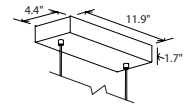

linear canopy in matte black (CM-085)

MATERIAL & FINISH OPTIONS

Una linear pendant part # 07-230-

Size	48	66
Wood Body	W	D
walnut (CM-001)		
dark stained walnut (CM-002)		
white washed oak (CM-095)		
Output Direction	D	B
downlight only		
uplight & downlight		
Lamping*	27	30
2700 K LED		
3000 K LED		
3500 K LED		
4000 K LED		
Driver	P1	
120 V AC input voltage		
TRIAC, ELV & 0-10 V dimming