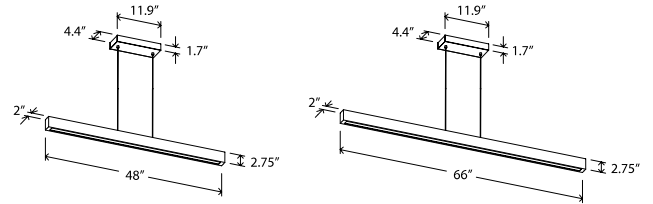

Una 48, walnut

Una 66, white washed oak

Una 48, walnut with uplight option

The Una Pendant is the culmination of many innovative fabrication techniques developed at Cerno. The fixture's exterior showcases the natural beauty of the solid wood construction. Ample light is shed into the room from recessed light sources that preserve the simple linear form.

Una 48 / 66 linear pendant

Una 48 dimensions: 48" x 2", 2.75"H
 Una 66 dimensions: 66" x 2", 2.75"H
 Materials: solid wood, polymer
 Una 48 weight: 8 lb - Una 66 weight: 10 lb
 Light source: integrated LED
 Una 48 Light output - downlight: 1915 Lumens (source)
 - (optional) uplight: 1330 Lumens (source)
 Una 66 Light output - downlight: 2710 Lumens (source)
 - (optional) uplight: 1330 Lumens (source)

Dimmable (see driver section below)

Linear canopy included
 Canopy dimensions: 11.9" x 4.4", 1.7"
 Canopy finish: matte black (CM-085)
 See website for more canopy information
 Drop length field adjustable 0'-10", 8'-0" max
 Suitable for a sloped ceiling

Wood grain will vary
 Specifications subject to change

linear canopy in matte black (CM-085)

MATERIAL & FINISH OPTIONS

Una linear pendant part # 07-230-

Size	48	66
Wood Body	W	D
walnut (CM-001)		
dark stained walnut (CM-002)		
white washed oak (CM-095)		
Output Direction	D	B
downlight only		
uplight & downlight		
Lamping*	27	30
2700 K LED		
3000 K LED		
3500 K LED		
4000 K LED		
Driver	P1	
120 V AC input voltage		
TRIAC, ELV & 0-10 V dimming		