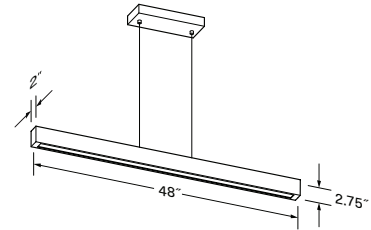

**Una 48 with Lutron**

linear pendant

Una 48 dimensions: 48" x 2", 2.75"H  
 Materials: solid wood, polymer  
 Una 48 weight: 8 lb

**Lamping Specifications:**  
 Rania Natural White Tape Light\*  
 SKU: LU-T05-RANIA-IN  
 LED tape length:

Linear canopy included  
 Canopy dimensions: 11.9" x 4.4", 1.7"  
 Canopy finish: matte black (CM-085)  
 See website for more canopy information  
 Drop length field adjustable 0'-10", 8'-0" max  
 Suitable for a sloped ceiling  
 Wood grain will vary  
 Specifications subject to change