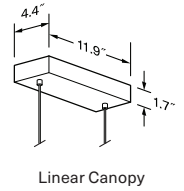

**Una 48 with Lutron**

linear pendant

Una 48 dimensions: 48" x 2", 2.75"H  
 Materials: solid wood, polymer  
 Una 48 weight: 8 lb

**Lamping Specifications:**  
 Rania Natural White Tape Light\*  
 SKU: LU-T05-RANIA-IN  
 LED tape length:

- downlight: 3.8 ft
- uplight (optional): 2.7 ft

Light output:

- downlight: 1340 Lumens (source)
- uplight (optional): 935 Lumens (source)

Power usage:

- downlight: 17.6 W
- uplight & downlight: 29.9 W

Product requires Lutron Multi-Channel Wireless Controller & Tape Light Power Interface which are NOT included\*

Linear canopy included  
 Canopy dimensions: 11.9" x 4.4", 1.7"  
 Canopy finish: matte black (CM-085)  
 See website for more canopy information  
 Drop length field adjustable 0'-10", 8'-0" max  
 Suitable for a sloped ceiling  
 Wood grain will vary  
 Specifications subject to change