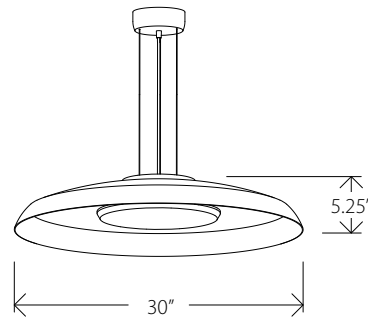

A SUSPENSION

- **W** Corded White
- **B** Corded Black

Canopy color will match cord color.

- **R** Rigid Stem

Rigid stem and canopy matches finish of shade exterior.

B EXTERIOR SHADE FINISH

- **049** Textured Black
- **060** Textured White
- **119** Brushed Aluminum
- **120** Brushed Brass
- **117** Distressed Brass

C INTERIOR SHADE FINISH

- **060** Textured White
- **119** Brushed Aluminum
- **120** Brushed Brass
- **117** Distressed Brass

*finish will reduce delivered lumens.

D LIGHT ENGINE DISC

- **001** Walnut
- **002** Dark Stained Walnut
- **095** White Washed Oak
- **049** Textured Black
- **060** Textured White
- **119** Brushed Aluminum
- **120** Brushed Brass
- **117** Distressed Brass

E LAMPING CCT

1. **27** 2700K LED
   - **30** 3000K LED
   - **35** 3500K LED
   - **40** 4000K LED
2. CRI 90+

F LIGHT OUTPUT

1. **F** Full Output - Wattage
   - **R** 50% Reduced Output - Wattage
   - **C** Custom Reduction Percentage
2. Full output:
   2275 Lumens (delivered)
   37 Watts
3. Custom Reduction Percentage to reduce both lumens and wattage.
   Full output based on Textured White shade interior with 3000K.

G OPTION CODE

- **XD** For custom drop lengths add "XD" followed by desired Overall Height in inches at end of order code. Otherwise a standard 72" drop length is provided which is field cuttable.
- **EM** Emergency Backup option.