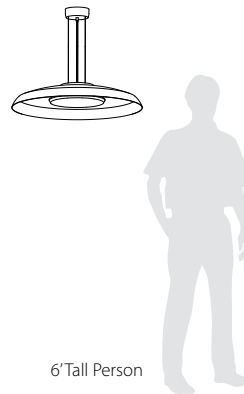

A SUSPENSION

- **W** Corded White
- **B** Corded Black

Canopy color will match cord color.

- **R** Rigid Stem

Rigid stem and canopy matches finish of shade exterior.

B EXTERIOR SHADE FINISH

- **049** Textured Black
- **060** Textured White
- **119** Brushed Aluminum
- **120** Brushed Brass
- **117** Distressed Brass

C INTERIOR SHADE FINISH

- **060** Textured White
- **119** Brushed Aluminum
- **120** Brushed Brass
- **117** Distressed Brass

*finish will reduce delivered lumens.

D LIGHT ENGINE DISC

- **001** Walnut
- **002** Dark Stained Walnut
- **095** White Washed Oak
- **049** Textured Black
- **060** Textured White
- **119** Brushed Aluminum
- **120** Brushed Brass
- **117** Distressed Brass

E LAMPING CCT

1. **27** 2700K LED
   - **30** 3000K LED
   - **35** 3500K LED
   - **40** 4000K LED
2. CRI 90+

F LIGHT OUTPUT

1. **F** Full Output - Wattage
   - **R** 50% Reduced Output - Wattage
   - **C** Custom Reduction Percentage
2. Full output:
   2275 Lumens (delivered)
   37 Watts
3. Custom Reduction Percentage to reduce both lumens and wattage.
   Full output based on Textured White shade interior with 3000K.

G OPTION CODE

- **XD** For custom drop lengths add "XD" followed by desired Overall Height in inches at end of order code. Otherwise a standard 72" drop length is provided which is field cuttable.
- **EM** Emergency Backup option.