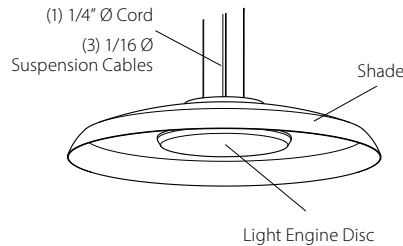

A SUSPENSION

- **W** Corded White
- **B** Corded Black

Canopy color will match cord color.

- **R** Rigid Stem

Rigid stem and canopy matches finish of shade exterior.

B EXTERIOR SHADE FINISH

- **049** Textured Black
- **060** Textured White
- **119** Brushed Aluminum
- **120** Brushed Brass
- **117** Distressed Brass

C INTERIOR SHADE FINISH

- **060** Textured White
- **119** Brushed Aluminum
- **120** Brushed Brass
- **117** Distressed Brass

*finish will reduce delivered lumens.

D LIGHT ENGINE DISC

- **001** Walnut
- **002** Dark Stained Walnut
- **095** White Washed Oak
- **049** Textured Black
- **060** Textured White
- **119** Brushed Aluminum
- **120** Brushed Brass
- **117** Distressed Brass

E LAMPING CCT

1. **27** 2700K LED
   - **30** 3000K LED
   - **35** 3500K LED
   - **40** 4000K LED
2. CRI 90+

F LIGHT OUTPUT

1. **F** Full Output - Wattage
   - **R** 50% Reduced Output - Wattage
   - **C** Custom Reduction Percentage
2. Full output:
   2275 Lumens (delivered)
   37 Watts
3. Custom Reduction Percentage to reduce both lumens and wattage.
   Full output based on Textured White shade interior with 3000K.

G OPTION CODE

- **XD** For custom drop lengths add "XD" followed by desired Overall Height in inches at end of order code. Otherwise a standard 72" drop length is provided which is field cuttable.
- **EM** Emergency Backup option.