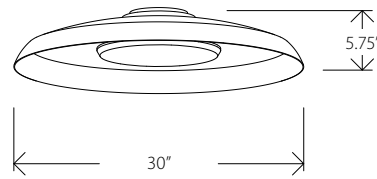

Torrey ceiling mount, white outside, white inside, white washed oak light engine disc, 3000 K.