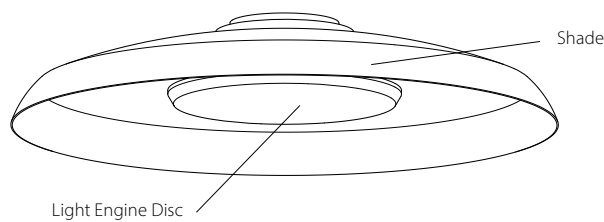

Photometric Polar Graph

D LAMPING CCT

- **27** 2700K LED
- **30** 3000K LED
- **35** 3500K LED
- **40** 4000K LED

CRI 90+

E LIGHT OUTPUT

- **F** Full Output / Wattage
- **R** 50% Reduced Output / Wattage
- **C** Custom Reduction %

Full output:
2275 Lumens (delivered)
37 Watts

Custom Reduction Percentage to reduce both lumens and wattage.

Full output based on Textured White shade interior with 3000K.

F OPTION CODE

EM Emergency Backup option.