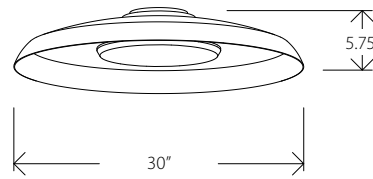

(A) EXTERIOR SHADE FINISH

- **049** Textured Black
- **060** Textured White
- **119** Brushed Aluminum
- **120** Brushed Brass
- **117** Distressed Brass

(B) INTERIOR SHADE FINISH

- **060** Textured White
- **119** Brushed Aluminum
- **120** Brushed Brass
- **117** Distressed Brass