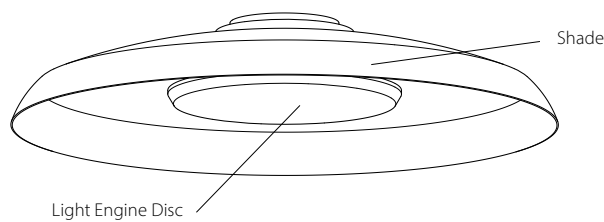

Photometric Polar Graph

(D) LAMPING CCT

- **27** 2700K LED
- **30** 3000K LED
- **35** 3500K LED
- **40** 4000K LED

CRI 90+

(E) LIGHT OUTPUT

- **F** Full Output / Wattage
- **R** 50% Reduced Output / Wattage
- **C** Custom Reduction %

Full output:
2275 Lumens (delivered)
37 Watts

Custom Reduction Percentage to reduce both lumens and wattage.

Full output based on Textured White shade interior with 3000K.

(F) OPTION CODE

EM Emergency Backup option.