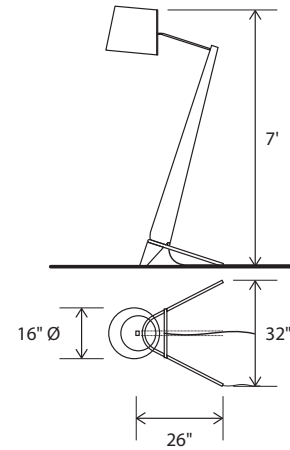

brushed aluminum, walnut, white linen

Silva Giant floor

Dimensions: 32" x 26", 7', 16" Ø shade
 Materials: solid wood, aluminum, fabric shade
 Product weight: 60 lb
 Light source: medium base E26 socket
 Lamping: E26 base, type A lamp, 60 W max
 Input voltage: 120 V AC max
 Includes 72" clear silver cord with inline foot switch 24" from base
 Bottom diffuser included (CM-057)
 Wood grain will vary
 Specifications subject to change

Included dimmable LED A19 bulb
 Light output: 800 Lumens (source)
 Light color: 2700 K
 Color accuracy: 90+ CRI
 Power usage: 11 W

MATERIAL & FINISH OPTIONS

Silva Giant part # 05-200-

Metal Finish

brushed aluminum (CM-006)

shade details

bottom details

The Silva Giant, as the name suggests, is a giant version of our Silva table fixture. Its scale gives it a strong presence even in very large spaces, while its distilled form gives it a simplicity that can be seen from across the room. A fun piece with a huge personality.