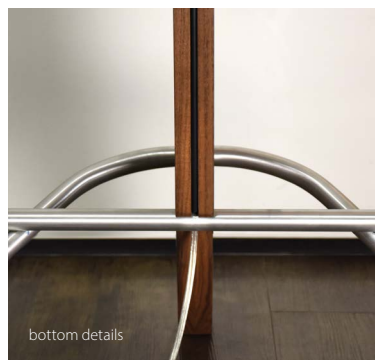

brushed aluminum, walnut, white linen

Silva Giant floor

Dimensions: 32" x 26", 7', 16" Ø shade
 Materials: solid wood, aluminum, fabric shade
 Product weight: 60 lb
 Light source: medium base E26 socket
 Lamping: E26 base, type A lamp, 60 W max
 Input voltage: 120 V AC max
 Includes 72" clear silver cord with inline foot switch 24" from base
 Bottom diffuser included (CM-057)
 Wood grain will vary
 Specifications subject to change

Wood Body

walnut (CM-001)
 dark stained walnut (CM-002)

Fabric Shade

white linen (CM-058)

brushed aluminum (CM-006)

walnut (CM-001)

dark stained walnut (CM-002)

white linen (CM-058)

shade details

bottom details

The Silva Giant, as the name suggests, is a giant version of our Silva table fixture. Its scale gives it a strong presence even in very large spaces, while its distilled form gives it a simplicity that can be seen from across the room. A fun piece with a huge personality.