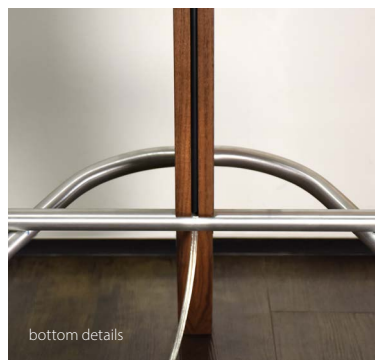

brushed aluminum, walnut, white linen

Silva Giant floor lamp

Dimensions: 32" x 26", 7', 16" Ø shade
 Materials: solid wood, aluminum, fabric shade
 Product weight: 60 lb
 Light source: medium base E26 socket
 Lamping: E26 base, type A lamp, 60 W max
 Input voltage: 120 V AC max
 Includes 72" clear silver cord with inline foot switch 24" from base
 Bottom diffuser included (CM-057)
 Wood grain will vary
 Specifications subject to change

Wood Body
 walnut (CM-001)
 dark stained walnut (CM-002)

Fabric Shade
 white linen (CM-058)

brushed aluminum (CM-006)

walnut (CM-001)

dark stained walnut (CM-002)

white linen (CM-058)

shade details

bottom details