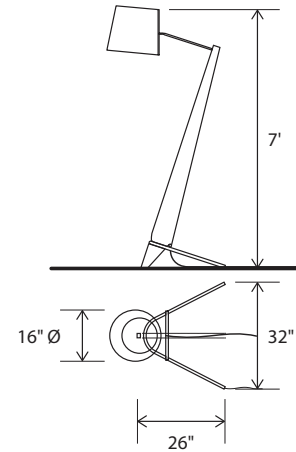

brushed aluminum, walnut, white linen

Silva Giant floor lamp

Dimensions: 32" x 26", 7', 16" Ø shade
 Materials: solid wood, aluminum, fabric shade
 Product weight: 60 lb
 Light source: medium base E26 socket
 Lamping: E26 base, type A lamp, 60 W max
 Input voltage: 120 V AC max
 Includes 72" clear silver cord with inline foot switch 24" from base
 Bottom diffuser included (CM-057)
 Wood grain will vary
 Specifications subject to change

Included dimmable LED A19 bulb
 Light output: 800 Lumens (source)
 Light color: 2700 K
 Color accuracy: 90+ CRI
 Power usage: 11 W

MATERIAL & FINISH OPTIONS

Silva Giant part # 05-200-

Metal Finish
 brushed aluminum (CM-006)

The Silva Giant, as the name suggests, is a giant version of our Silva table fixture. Its scale gives it a strong presence even in very large spaces, while its distilled form gives it a simplicity that can be seen from across the room. A fun piece with a huge personality.